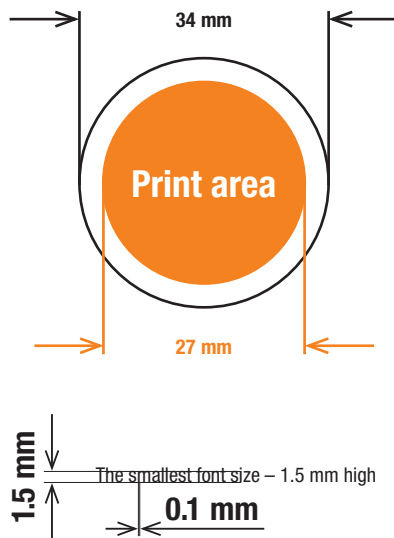

SuperMagnet

Here we imprint:

This is what your SuperMagnet might look like:

Specifications:

- Max. printable area: \varnothing 27 mm
- Line widths min. 0.1 mm
- Smallest font size: x-height (lowercase letters without ascenders and descenders) min. 1.5 mm
- print color black or colored (CMYK)
- Minimum quantity: 240 pieces

Data Supply:

- Data format: TIF or JPG, with min. 300 dpi resolution, EPS, AI, PDF-X3/-X4
- Vectorized (fonts converted to paths)
- Single-colored print in black
- Colors created in CMYK
- Size 1 to 1