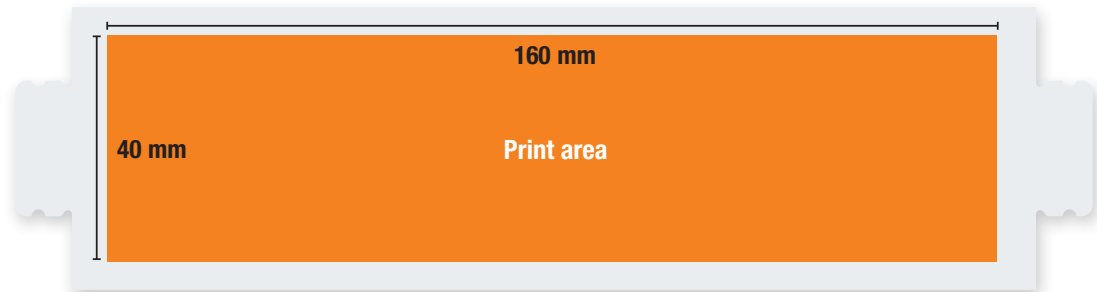

# StandUp YOUR EDITION

Here we imprint:

Your motive will be placed in the middle of the printable area.

This is what your StandUp might look like:

This is already on it:

## Specifications:

- Max. printable area: 160 mm x 40 mm
- Line widths min. 0.1 mm
- Smallest font size: x-height (lowercase letters without ascenders and descenders) min. 1.5 mm
- print color white or colored (CMYK, white underprint)
- Minimum quantity: 24 pieces

## Data Supply:

- Data format: EPS, AI
- Vectorized (fonts converted to paths)
- Single-colored print in black
- Size 1 to 1
- On request: PDF-X3/-X4, TIF or JPG, with min. 300 dpi resolution