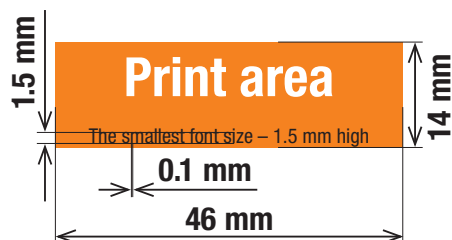

We imprint your Neuland BigOne® Art

Here we imprint:

The personalized printing area is next to the finger grooves and opposite the basic imprint and measures 46 x 14 mm.

This is what your marker might look like:

Print file:

Specifications:

- Max. printable area: 46 x 14 mm
- Line widths min. 0.1 mm
- Smallest font size: x-height (lowercase letters without ascenders and descenders) min. 1.5 mm
- Black or colored print (CMYK). For color printing, white is additionally underprinted.
- Minimum quantity: 100 pieces, ink colors are freely selectable