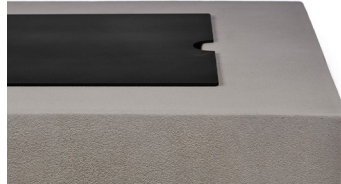

Summer House Cornerstone Fire Table

Create the ideal outdoor gathering space with the stylish and versatile character of the Summer House Cornerstone fire table. This fire table has a simplified silhouette and a weathered, rustic finish with our reliable brass burner system. Convert into an outdoor coffee table with a burner lid.

W 40" / D 40" / H 19.75" / BURNER 12" X 16"

LP 60,000 BTU

215 LBS / CARBON FINISH

CORNERSTONE BURNER LID

25.5" SQUARE

BLACK FINISH

- KEY VALVE MANUAL IGNITION
- INCLUDES 8' LP HOSE WITH REGULATOR
- INCLUDES ALL-WEATHER COVER & LAVA ROCK
- NG MODEL CAN BE SPECIAL ORDERED
- INCLUDES 11 LB LP TANK (LP NOT SUPPLIED)
- BURNER LID SOLD SEPARATELY