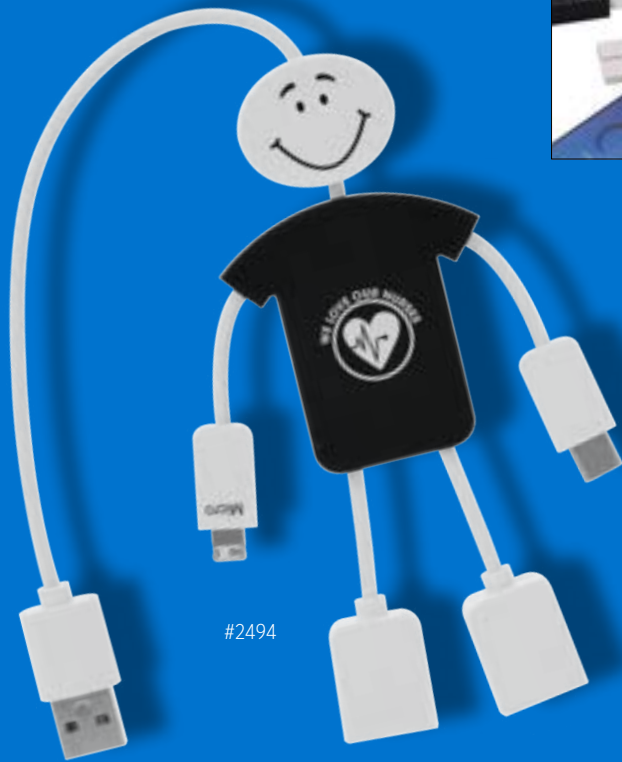

#2494

#2494 TECHMATE 3-IN-1 CHARGING CABLE & USB HUB
· Compatible With Apple® 8-Pin, Micro USB And Type-C Devices
· Simply Plug The Cable Into A Powered USB Port And Then Into Your Device Or Smartphone
· Charge Multiple Devices At Once When Using An Ample Power Source
· Expand Available USB Ports On Your Computer For Additional Peripherals (Mouse, Keyboard, Printer, Etc.)
· 2 High Speed USB Ports
· Apple is a trademark of Apple Inc., registered in the U.S. and other countries.
· Stock Design Shown: Medical 14

As Low As $8.39(c)

#25310 BAMBOO DESKTOP CABLE ORGANIZER

- Keeps Cables Organized And Neat
- Strong Peel & Stick Adhesive
- Suitable For The Top, Side Or Underneath Your Desk

As Low As $2.99(c)

#25210 - 4-IN-1 CHARGING CABLE & SCREEN CLEANER SET

- Protective Plastic Travel Case · Split Ring Attachment
- Built-In Screen Cleaner On Cap
- Compatible With Apple® 8-Pin, Micro USB And Type-C Devices
- Simply Plug The Cable Into A Powered USB Port And Then Into Your Device Or Smartphone
- Charge Multiple Devices At Once When Using An Ample Power Source
- Apple is a trademark of Apple Inc., registered in the U.S. and other countries.
- Stock Design Shown: Medical 19

As Low As $2.99(c)