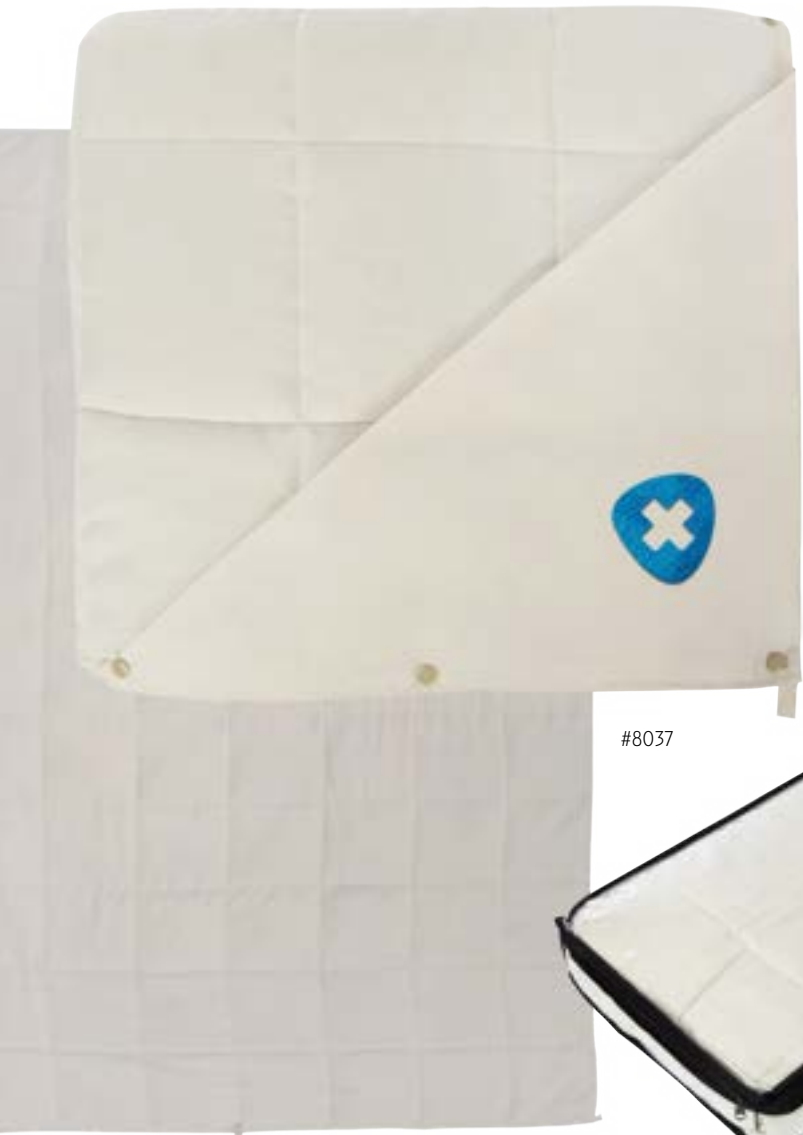

#8037 SLEEP TIGHT WEIGHTED BLANKET

- Large 50" x 70" 90 Gram Microfiber Filled With Glass Beads
- 7 Layers, 12 Lb Weight
- Provides Comfort While Easing Stress And Anxiety
- PVC Carrying Bag Included
- Surface Washable

As Low As $64.99(c)

#8015 SINCLAIR SOFT KNIT THROW BLANKET

- Large 42" x 62" 100% Acrylic
- Surface Washable
- Stock Design Shown: Medical 22

As Low As $34.99(c)