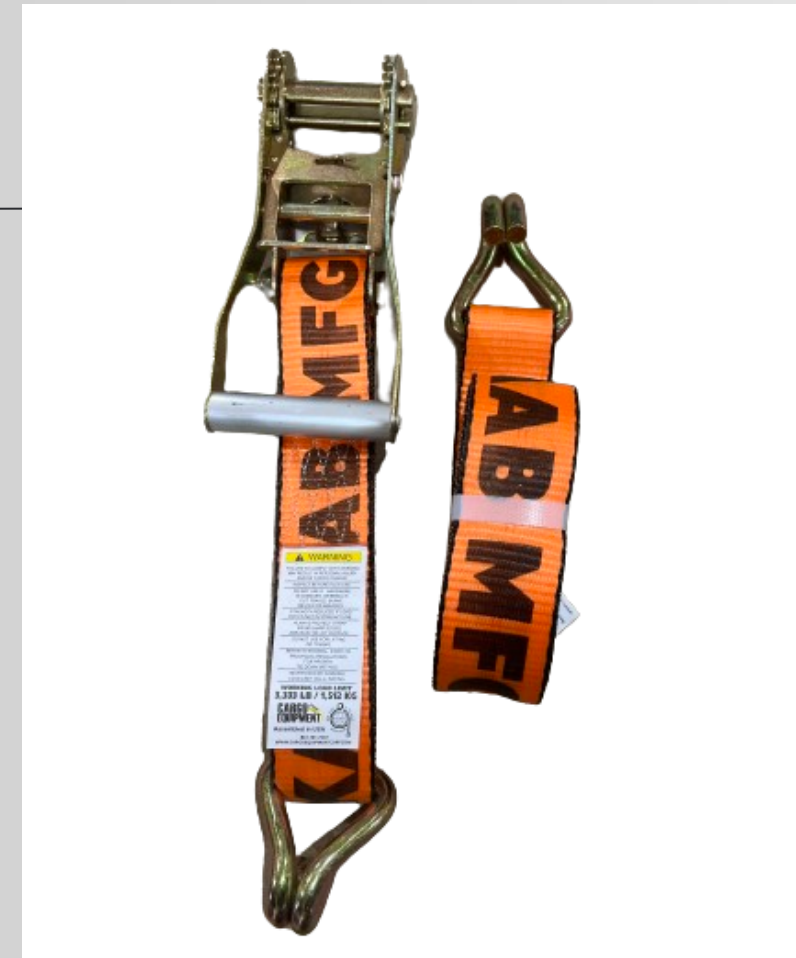

300703727
Screw Floor 25X2
Self Tapping

3205350147
Safety Chain Worm
7/16

3209250019
D-Ring Weld-On
DIA with Bracket

320TL20012

Tie Loop

3208850088

Retainer Safety Chain
Large

3208850086

Retainer Safety Chain
Small

320-2SP

State Pocket 2"

3203/16SP
Stake Pocket 4"

320-5716200-12
2"X16' Overall 12"
Fixed End Using
#7470-2-NS Orange
Webbing #803
Ratchet and #1015
Flat Hook

320-5716840-12
2"X16' Ratchet/Wire