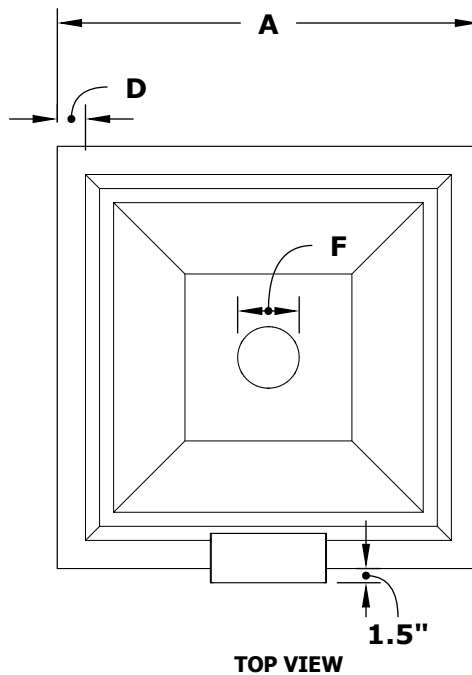

MAYA PLANTER & WATER BOWL

WOOD GRAIN

ISOMETRIC VIEW

TOP VIEW

RIGHT SIDE VIEW

Smooth Flow Water Fitting (1 1/2" Connection)

SECTION CUT

FRONT SIDE VIEW

1 1/2" Inlet

SKU	A	B	C	E	F	GPM
OPT-24SWGPPW	24"	10.5"	13"	8"	3"	7-10
OPT-30SWGPPW	30"	10.5"	13"	8"	3"	7-10

Fire Bowl Material: GFRC Concrete
Finish: Smooth Finish
Includes: Bowl, Copper Scupper,
Water Fitting