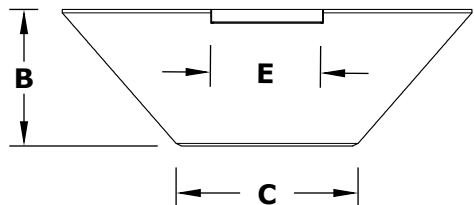

MAYA PLANTER & WATER BOWL

WOOD GRAIN

ISOMETRIC VIEW

TOP VIEW

RIGHT SIDE VIEW

Smooth Flow Water Fitting (1 1/2" Connection)

SECTION CUT

FRONT SIDE VIEW

1 1/2" Inlet

SKU	A	B	C	E	F	GPM
OPT-24SWGPPW	24"	10.5"	13"	8"	3"	7-10
OPT-30SWGPPW	30"	10.5"	13"	8"	3"	7-10

Fire Bowl Material: GFRC Concrete
Finish: Smooth Finish
Includes: Bowl, Copper Scupper,
Water Fitting