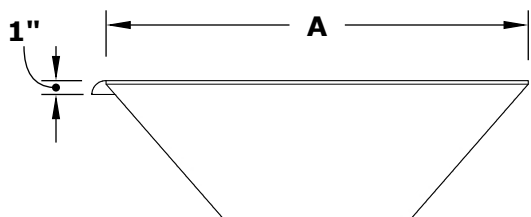

MAYA PLANTER & WATER BOWL

WOOD GRAIN

ISOMETRIC VIEW

TOP VIEW

RIGHT SIDE VIEW

Smooth Flow Water Fitting (1 1/2" Connection)

SECTION CUT

FRONT SIDE VIEW

1 1/2" Inlet

SKU	A	B	C	E	F	GPM
OPT-24SWGPPW	24"	10.5"	13"	8"	3"	7-10
OPT-30SWGPPW	30"	10.5"	13"	8"	3"	7-10

Fire Bowl Material: GFRC Concrete
Finish: Smooth Finish
Includes: Bowl, Copper Scupper,
Water Fitting