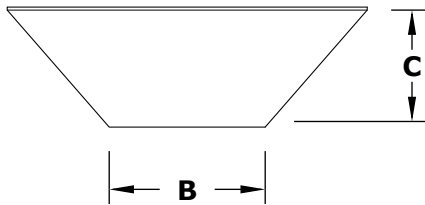

MAYA PLANTER BOWL

Stainless Steel

ISOMETRIC VIEW

TOP VIEW

RIGHT SIDE VIEW

FRONT SIDE VIEW

PART NUMBER	A	B	C
OPT-24SQSSPO	24"	12"	10"
OPT-24SQSSPO	30"	15"	10"
OPT-24SQSSPO	36"	18"	12"

Bowl Material: Stainless Steel