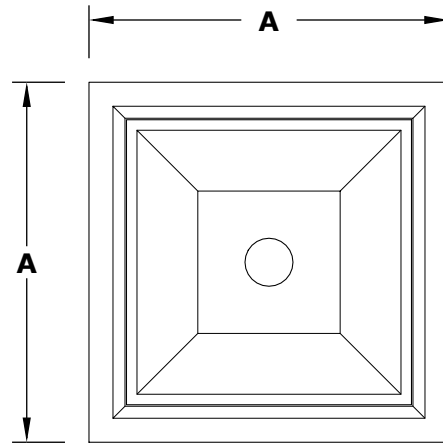

MAYA PLANTER BOWL

Stainless Steel

ISOMETRIC VIEW

TOP VIEW

RIGHT SIDE VIEW

FRONT SIDE VIEW

PART NUMBER	A	B	C
OPT-24SQSSPO	24"	12"	10"
OPT-24SQSSPO	30"	15"	10"
OPT-24SQSSPO	36"	18"	12"

Bowl Material: Stainless Steel