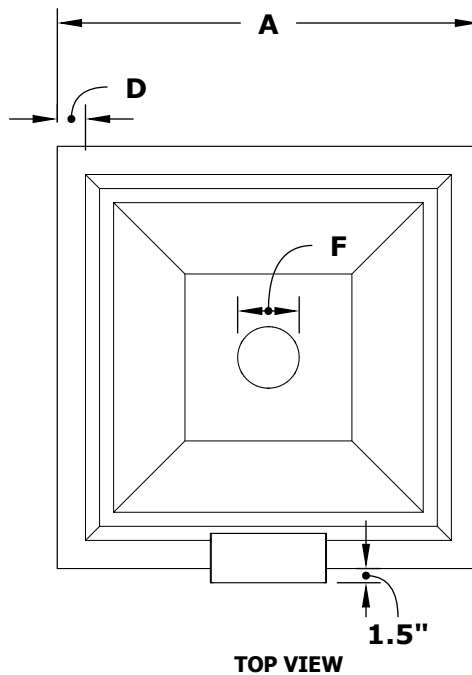

# MAYA WATER BOWL

Powder Coat Finish

ISOMETRIC VIEW

TOP VIEW

RIGHT SIDE VIEW

Smooth Flow Water Fitting (1 1/2" Connection)

SECTION CUT

FRONT SIDE VIEW

1 1/2" Inlet

SKU	A	B	C	D	E	F	GPM
OPT-245QPCWO	24"	10"	12"	2"	8"	3.5"	7-10
OPT-305QPCWO	30"	10"	15"	2.5"	8"	3.5"	7-10
OPT-365QPCWO	36"	12"	18"	3"	10"	3.5"	7-10

Bowl Material: Aluminum  
 Finish: Powder Coat  
 Includes: Bowl, Copper Scupper,  
 Water Fitting