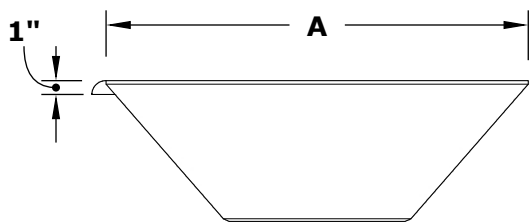

# MAYA WATER BOWL

Powder Coat Finish

ISOMETRIC VIEW

TOP VIEW

RIGHT SIDE VIEW

Smooth Flow Water Fitting (1 1/2" Connection)

SECTION CUT

FRONT SIDE VIEW

1 1/2" Inlet

SKU	A	B	C	D	E	F	GPM
OPT-245QPCWO	24"	10"	12"	2"	8"	3.5"	7-10
OPT-305QPCWO	30"	10"	15"	2.5"	8"	3.5"	7-10
OPT-365QPCWO	36"	12"	18"	3"	10"	3.5"	7-10

Bowl Material: Aluminum  
 Finish: Powder Coat  
 Includes: Bowl, Copper Scupper,  
 Water Fitting