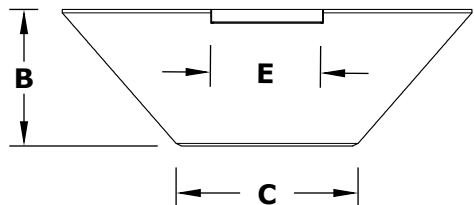

# MAYA WATER BOWL

Powder Coat Finish

ISOMETRIC VIEW

TOP VIEW

RIGHT SIDE VIEW

Smooth Flow Water Fitting (1 1/2" Connection)

SECTION CUT

FRONT SIDE VIEW

1 1/2" Inlet

SKU	A	B	C	D	E	F	GPM
OPT-245QPCWO	24"	10"	12"	2"	8"	3.5"	7-10
OPT-305QPCWO	30"	10"	15"	2.5"	8"	3.5"	7-10
OPT-365QPCWO	36"	12"	18"	3"	10"	3.5"	7-10

Bowl Material: Aluminum  
 Finish: Powder Coat  
 Includes: Bowl, Copper Scupper,  
 Water Fitting