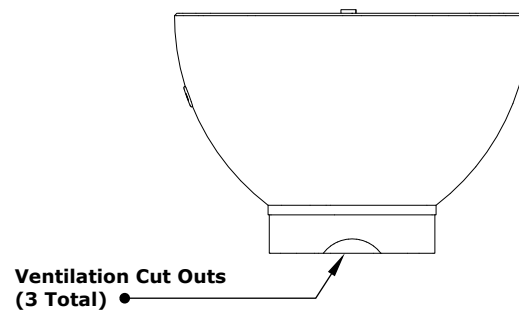

SIENNA FIRE PIT

OPT-RF37
OPT-RF37EKIT

ISOMETRIC VIEW

TOP VIEW

RIGHT SIDE VIEW

FRONT SIDE VIEW

Fire Pit Material: GFRC Concrete
 Pan Material: 304 Stainless Steel
 Burner Material: 304 Stainless Steel
 Match Lit Unit Includes: Pan, Burner, Gas Orifice, Gas Hoses, Key Valve, Key,
 110V Ignition Unit Includes: Pan, Burner, Gas Orifice, Gas Hoses, Key Valve,
 Key, Plug & Play Electronic Valve, Pilot Igniter.