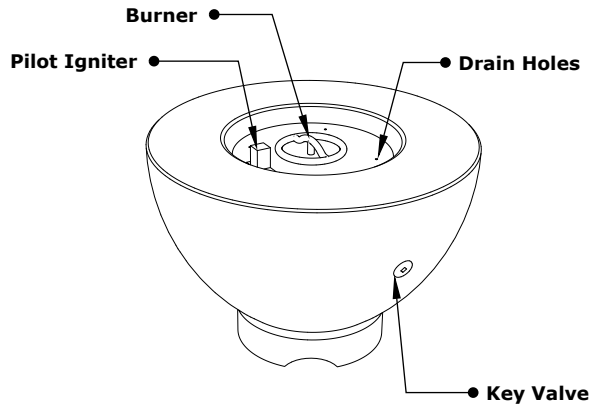

SIENNA FIRE PIT

OPT-RF37
OPT-RF37EKIT

ISOMETRIC VIEW

TOP VIEW

RIGHT SIDE VIEW

FRONT SIDE VIEW

Fire Pit Material: GFRC Concrete
 Pan Material: 304 Stainless Steel
 Burner Material: 304 Stainless Steel
 Match Lit Unit Includes: Pan, Burner, Gas Orifice, Gas Hoses, Key Valve, Key,
 110V Ignition Unit Includes: Pan, Burner, Gas Orifice, Gas Hoses, Key Valve,
 Key, Plug & Play Electronic Valve, Pilot Igniter.