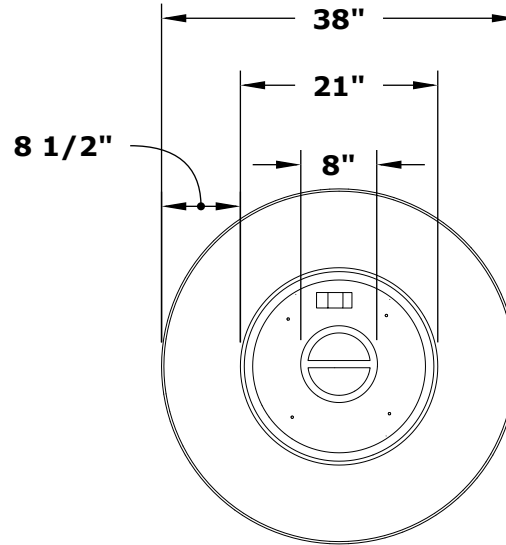

SIENNA FIRE PIT

OPT-RF37
OPT-RF37EKIT

ISOMETRIC VIEW

TOP VIEW

RIGHT SIDE VIEW

FRONT SIDE VIEW

Fire Pit Material: GFRC Concrete
 Pan Material: 304 Stainless Steel
 Burner Material: 304 Stainless Steel
 Match Lit Unit Includes: Pan, Burner, Gas Orifice, Gas Hoses, Key Valve, Key,
 110V Ignition Unit Includes: Pan, Burner, Gas Orifice, Gas Hoses, Key Valve,
 Key, Plug & Play Electronic Valve, Pilot Igniter.