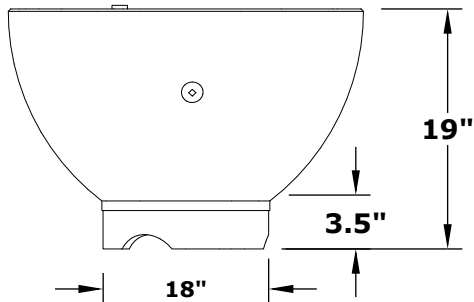

SIENNA FIRE PIT

OPT-RF37
OPT-RF37EKIT

ISOMETRIC VIEW

TOP VIEW

RIGHT SIDE VIEW

FRONT SIDE VIEW

Fire Pit Material: GFRC Concrete
 Pan Material: 304 Stainless Steel
 Burner Material: 304 Stainless Steel
 Match Lit Unit Includes: Pan, Burner, Gas Orifice, Gas Hoses, Key Valve, Key,
 110V Ignition Unit Includes: Pan, Burner, Gas Orifice, Gas Hoses, Key Valve,
 Key, Plug & Play Electronic Valve, Pilot Igniter.