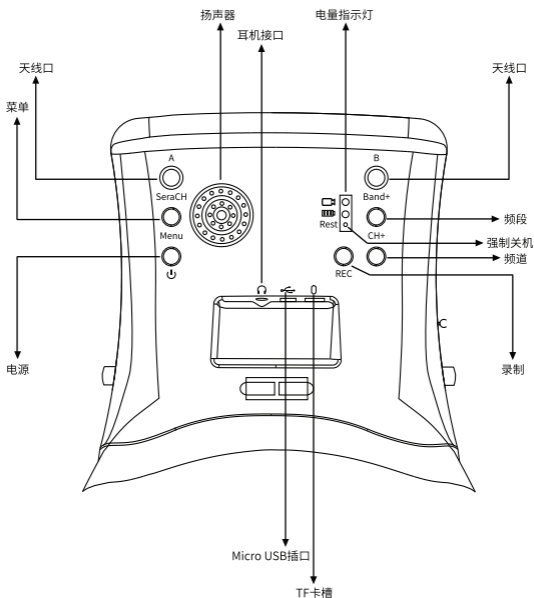

Sub250

Goggles 01 FPV 眼镜

—— 快速操作指南 ——

产品简介

Sub250 Goggles 01 5.8G FPV视频眼镜, 采用人体工学设计, 利用记忆海绵与轻量化材质, 贴合脸部轮廓, 亲肤自然, 触感更佳, 适合各种脸型佩戴, 内置40频道, 一键搜频, 配备800x480px高亮LED屏幕, 带来身临其境的沉浸体验。

功能描述

Function Description

基本操作

- 一、短按REC按键屏幕录制
- 二、在进入回放模式后，REC为播放键

频点支持

FREQUENCY

FR \ CH	CH1	CH2	CH3	CH4	CH5	CH6	CH7	CH8
Fr1 or(A)	5865	5845	5825	5805	5785	5865	5745	5725
Fr1 or(B)	5733	5752	5771	5790	5809	5828	5847	5866
Fr1 or(E)	5705	5685	5665	5645	5885	5905	5925	5845
Fr1 or(F)	5740	5760	5780	5800	5820	5840	5860	5880
Fr1 or(R)	5658	5695	5732	5769	5806	5843	5880	5917

产品参数

图像分辨率:800*480px	内置电池:3.7 v / 2000 mAh
屏幕尺寸:4.3寸	工作时间:2.5小时
尺寸:155mm * 144mm * 113mm	重量:314.6g

Sub250

Goggles 01

———— Instruction Manual ————

Product Description

Sub250 Goggles 01 , Adopt brand-new design. The in-built memory sponge and lightweight material to perfectly fit the face contour. Bring natural and soft feeling extremely. It is suitable for multiple types of face. It has built-in 40 channels. Start Frequency search with one-click. The 800x480px high brightness LED screen. Bringing immersive experience.

Item Configuration

Resolution: 800*480px	Built-in Batteries: 3.7v/ 2000 mAh
Size of Screen: 4.3 inches	Work Time: 2.5 Hours
Size: 155mm * 144mm * 113mm	Weight: 314.6g