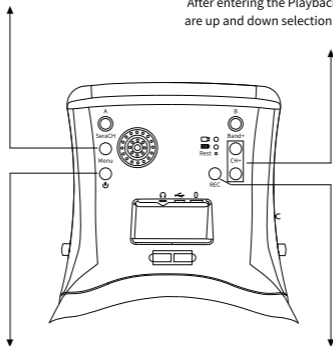

Basic operation

1. Short press to automatically search frequency under analog signal mode.
2. Press and hold the SeraCH Key for 3 seconds to switch the Mode between AV and analog signal.
3. When Playback. SeraCH is the delete key.

1. When searching frequency manually. press Band+ for channel selection and CH+ for frequency point selection.
2. In the menu mode. Band+ and CH+ are the left and right selection keys of the menu respectively.
3. When Playback. Band+ and CH+ are both OK keys. After entering the Playback mode. Band+ and CH+ are up and down selection keys.

1. Press and hold the menu for 3 seconds to turn on the goggle.
  2. Press menu briefly to enter the screen menu setting.
  3. In the menu mode. menu is the down key.
  4. In playback mode. menu is the exit key.
1. REC screen recording.
  2. After entering the playback mode. REC is the play key.

FREQUENCY

FR \ CH	CH1	CH2	CH3	CH4	CH5	CH6	CH7	CH8
Fr1 or(A)	5865	5845	5825	5805	5785	5865	5745	5725
Fr1 or(B)	5733	5752	5771	5790	5809	5828	5847	5866
Fr1 or(E)	5705	5685	5665	5645	5885	5905	5925	5845
Fr1 or(F)	5740	5760	5780	5800	5820	5840	5860	5880
Fr1 or(R)	5658	5695	5732	5769	5806	5843	5880	5917