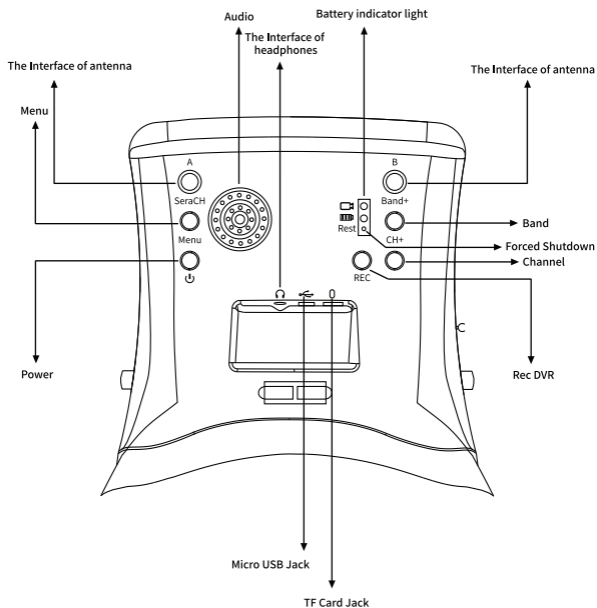

产品参数

图像分辨率:800*480px	内置电池:3.7 v / 2000 mAh
屏幕尺寸:4.3寸	工作时间:2.5小时
尺寸:155mm * 144mm * 113mm	重量:314.6g

Sub250

Goggles 01

———— Instruction Manual ————

Product Description

Sub250 Goggles 01 , Adopt brand-new design. The in-built memory sponge and lightweight material to perfectly fit the face contour. Bring natural and soft feeling extremely. It is suitable for multiple types of face. It has built-in 40 channels. Start Frequency search with one-click. The 800x480px high brightness LED screen. Bringing immersive experience.

Function Description

Basic operation

1. Short press to automatically search frequency under analog signal mode.
2. Press and hold the SeraCH Key for 3 seconds to switch the Mode between AV and analog signal.
3. When Playback. SeraCH is the delete key.

Item Configuration

Resolution: 800*480px	Built-in Batteries: 3.7v/ 2000 mAh
Size of Screen: 4.3 inches	Work Time: 2.5 Hours
Size: 155mm * 144mm * 113mm	Weight: 314.6g