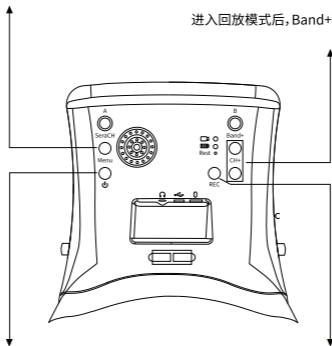

基本操作

1. 一、模拟信号源下短按一下进入自动搜频
2. 二、长按3秒SeraCH键在AV和模拟间信号源切换
3. 三、进入回放时SeraCH按键为删除键

1. 一、手动搜频时按一下Band+为频道选择，按一下CH+为频点选择
  2. 二、在菜单模式下，Band+和CH+为菜单左右选择键
  3. 三、进入回放时，Band+和CH+都是确定键
2. 进入回放模式后，Band+和CH+为上下选择键

1. 一、长按3秒Menu按键开机
2. 二、短按一下Menu按键进入屏幕菜单设置
3. 三、在菜单模式下，Menu按键为向下键
4. 四、在回放模式下Menu按键为退出键

1. 一、短按REC按键屏幕录制
2. 二、在进入回放模式后，REC为播放键

频点支持

FREQUENCY

FR \ CH	CH1	CH2	CH3	CH4	CH5	CH6	CH7	CH8
Fr1 or(A)	5865	5845	5825	5805	5785	5865	5745	5725
Fr1 or(B)	5733	5752	5771	5790	5809	5828	5847	5866
Fr1 or(E)	5705	5685	5665	5645	5885	5905	5925	5845
Fr1 or(F)	5740	5760	5780	5800	5820	5840	5860	5880
Fr1 or(R)	5658	5695	5732	5769	5806	5843	5880	5917