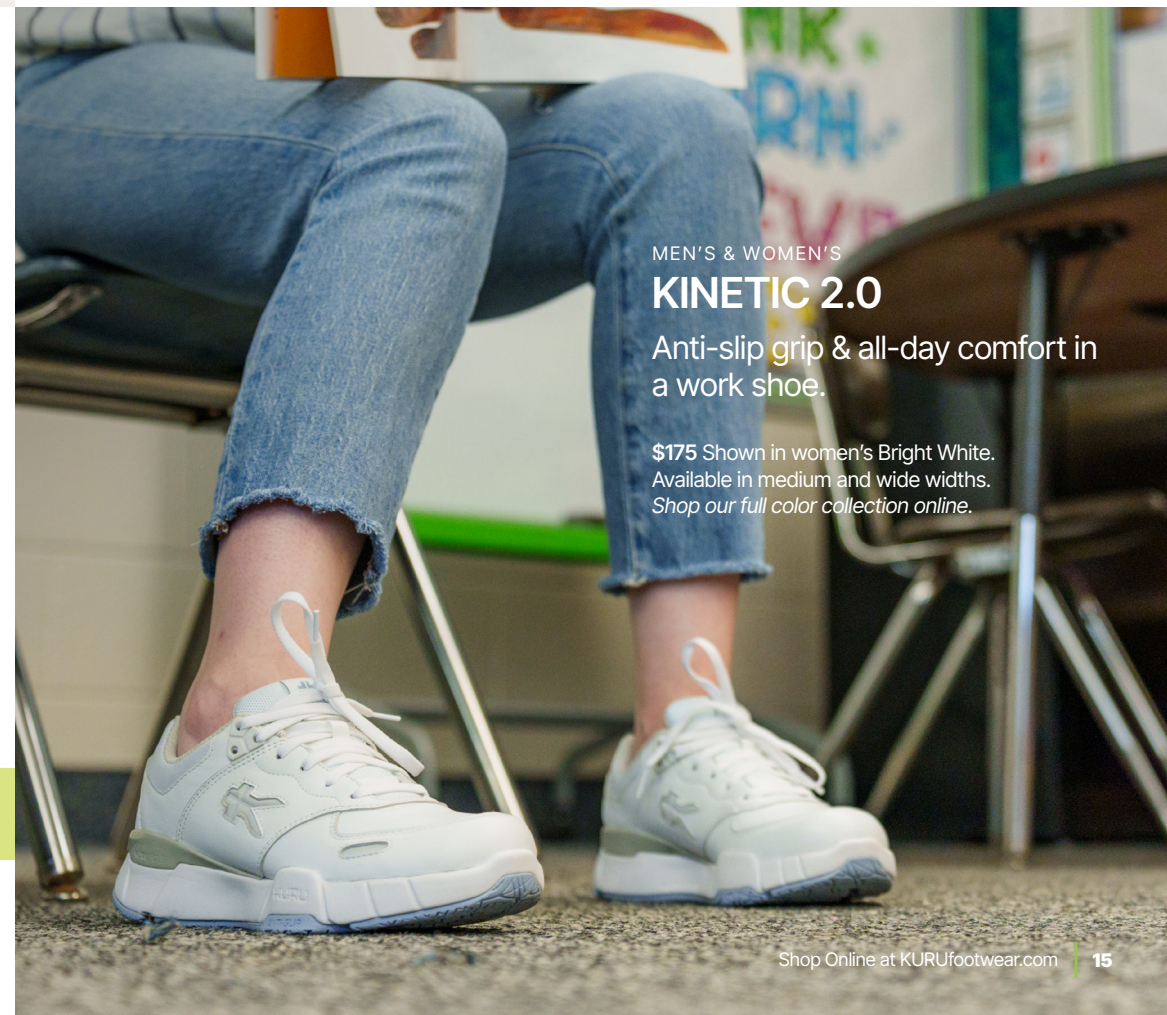

KINETIC 2.0

Anti-slip grip & all-day comfort in a work shoe.

$175 Shown in women's Bright White.
Available in medium and wide widths.
Shop our full color collection online.