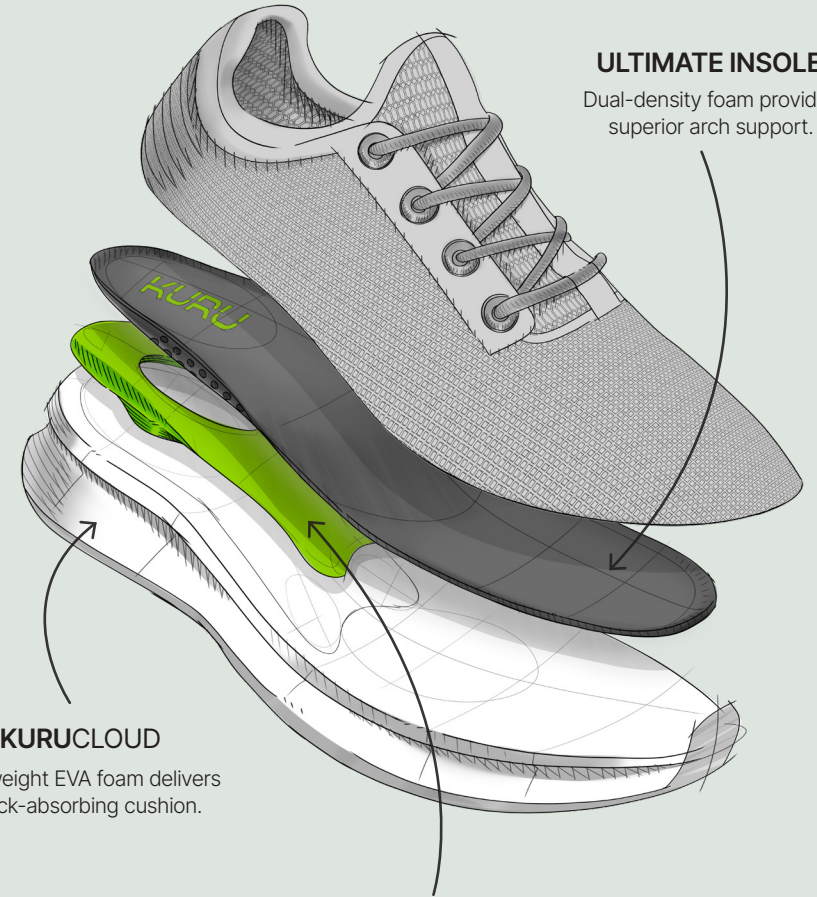

FLUX

Shown in women's Smoke Gray-Orange Spice.
See page 5.

MOMENT

Shown in men's Jet Black.
See page 18.

New *at* KURU

It's here! Our latest lineup—all with our patented tech.

Shop Online at KURUfootwear.com

KALA 2.0

Shown in women's Cocoa Brown.
See page 11.

FLEX Via

Shown in men's Midnight Blue.
See page 4.

KURU | Heel the Difference™

Experience the world's first dynamic heel-hugging technology—built for pain relief, designed for life.

ULTIMATE INSOLE

Dual-density foam provides superior arch support.

KURUCLOUD

Lightweight EVA foam delivers shock-absorbing cushion.

KURUSOLE

Patented tech dynamically flexes to hug and protect your heels.