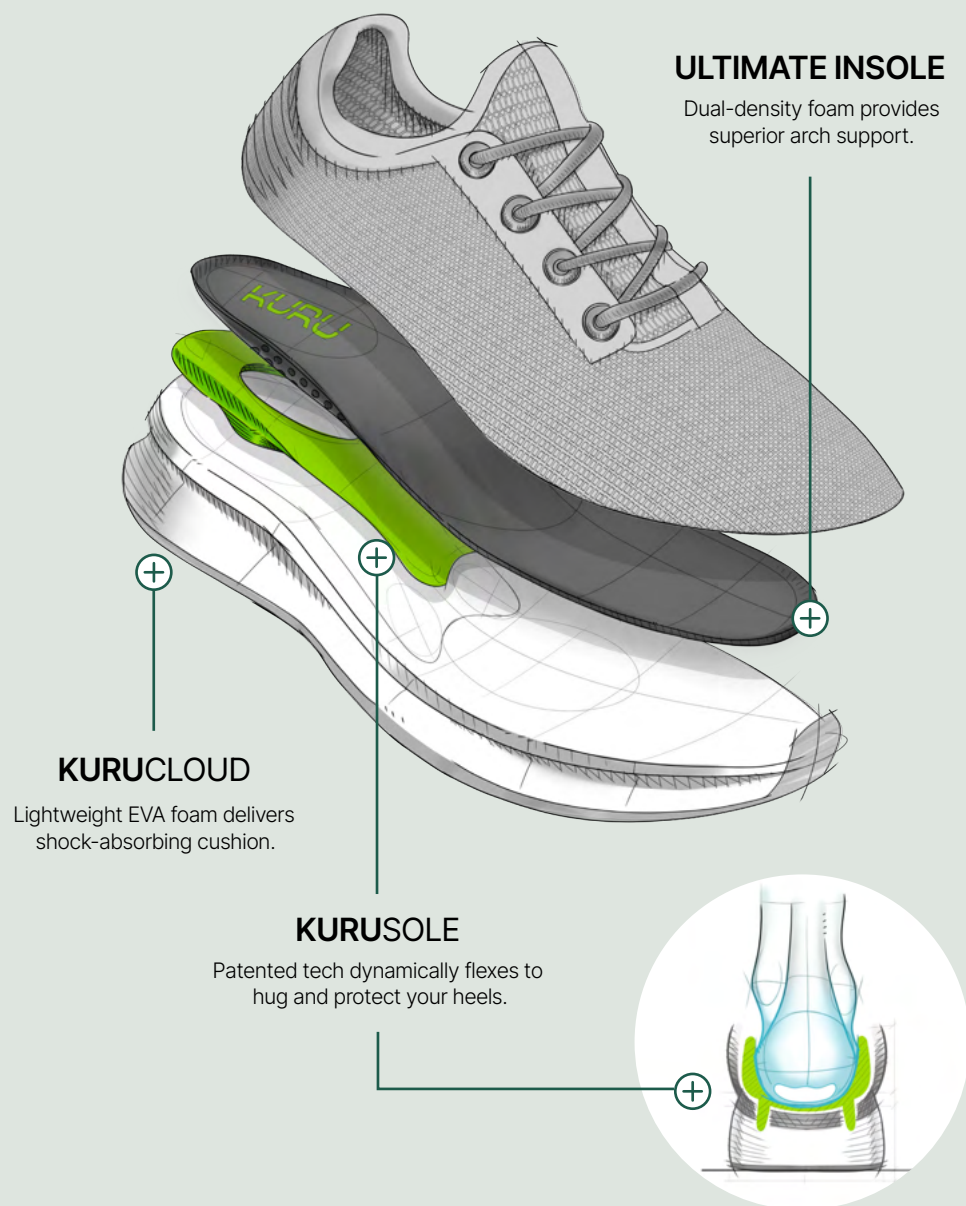

KURU | Heel Better™

January 2024

KURU | Heel the Difference™

Experience the world's first dynamic heel-hugging technology—built for pain relief, designed for life.

“With my first pair, my plantar fasciitis did not flare up even once all year. Time for a second pair!”