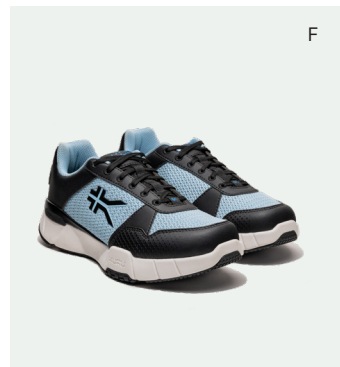

Brand  
*new*

  
Patented Tech

  
Flexibility

  
Versatility

  
Adjustability

\$120 Shown top to bottom in women's Mist Blue, women's Dove Gray, men's Jet Black, men's Cool Gray, and men's Midnight Blue. Shown on right in women's Mist Blue. Available in men's and women's sizing in medium and wide widths.

# Sneakers

Heel-hugging relief in every pair. A line of sneakers so supportive you won't want to take them off.

D

D

MEN'S & WOMEN'S

# Slip-Ons *and* Sandals

E

F

E

Brand  
*new*

F

A. **ATOM Slip-On \$145** Shown in men's Midnight Blue. | B. **ROAM \$135** Shown in men's Bright White. | C. **ATOM \$160** Shown in men's Jet Black-Citron. | D. **ATOM Trail \$160** Shown in women's Jet Black-Dark Teal. | E. **KINETIC 2.0 \$175** Shown in men's Bright White. | F. **QUANTUM 2.0 \$165** Shown in women's Jet Black-Misty Blue. | *Shop our full color collection online.*

A. **CURRENT \$135** Shown in women's Jet Black-Wailea Blue. | B. **KALA \$100** Shown in men's Jet Black. | C. **ROAM Atla \$145** Shown in women's Cognac Brown. | D. **TREAD \$145** Shown in men's Wild Dove. | E. **STRIDE \$135** Shown in women's Heather Gray. F. | **CODA Mesa \$135** Shown in women's Amber Brown and Jet Black. | *Shop our full color collection online.*