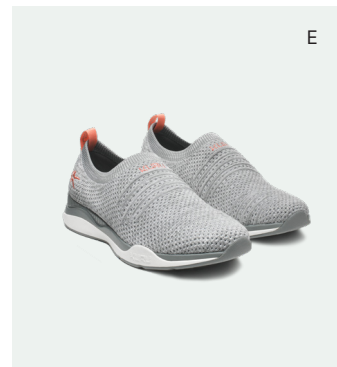

Brand  
*new*

  
Patented Tech

  
Flexibility

  
Versatility

  
Adjustability

\$120 Shown top to bottom in women's Mist Blue, women's Dove Gray, men's Jet Black, men's Cool Gray, and men's Midnight Blue. Shown on right in women's Mist Blue. Available in men's and women's sizing in medium and wide widths.

# Sneakers

Heel-hugging relief in every pair. A line of sneakers so supportive you won't want to take them off.

D

D

MEN'S & WOMEN'S

# Slip-Ons *and* Sandals

E

F

E

Brand  
*new*

F

A. **ATOM Slip-On \$145** Shown in men's Midnight Blue. | B. **ROAM \$135** Shown in men's Bright White. | C. **ATOM \$160** Shown in men's Jet Black-Citron. | D. **ATOM Trail \$160** Shown in women's Jet Black-Dark Teal. | E. **KINETIC 2.0 \$175** Shown in men's Bright White. | F. **QUANTUM 2.0 \$165** Shown in women's Jet Black-Misty Blue. | *Shop our full color collection online.*