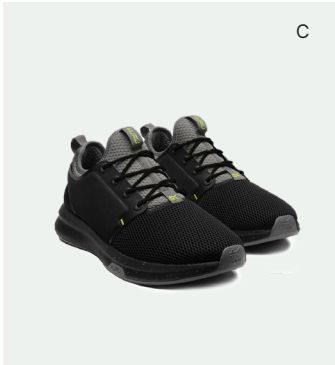

A

B

C

A

B

C

MEN'S & WOMEN'S

Sneakers

Heel-hugging relief in every pair. A line of sneakers so supportive you won't want to take them off.

D

D

MEN'S & WOMEN'S

Slip-Ons *and* Sandals

E

F

E

Brand
new

F

A. **ATOM Slip-On $145** Shown in men's Midnight Blue. | B. **ROAM $135** Shown in men's Bright White. | C. **ATOM $160** Shown in men's Jet Black-Citron. | D. **ATOM Trail $160** Shown in women's Jet Black-Dark Teal. | E. **KINETIC 2.0 $175** Shown in men's Bright White. | F. **QUANTUM 2.0 $165** Shown in women's Jet Black-Misty Blue. | *Shop our full color collection online.*

A. **CURRENT $135** Shown in women's Jet Black-Wailea Blue. | B. **KALA $100** Shown in men's Jet Black. | C. **ROAM Atla $145** Shown in women's Cognac Brown. | D. **TREAD $145** Shown in men's Wild Dove. | E. **STRIDE $135** Shown in women's Heather Gray. F. | **CODA Mesa $135** Shown in women's Amber Brown and Jet Black. | *Shop our full color collection online.*