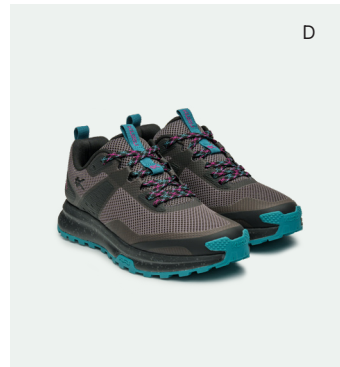

A

B

C

A

B

C

MEN'S & WOMEN'S

Sneakers

Heel-hugging relief in every pair. A line of sneakers so supportive you won't want to take them off.

D

D

MEN'S & WOMEN'S

Slip-Ons *and* Sandals

E

F

E

Brand
new

F

A. **ATOM Slip-On $145** Shown in men's Midnight Blue. | B. **ROAM $135** Shown in men's Bright White. | C. **ATOM $160** Shown in men's Jet Black-Citron. | D. **ATOM Trail $160** Shown in women's Jet Black-Dark Teal. | E. **KINETIC 2.0 $175** Shown in men's Bright White. | F. **QUANTUM 2.0 $165** Shown in women's Jet Black-Misty Blue. | *Shop our full color collection online.*

A. **CURRENT $135** Shown in women's Jet Black-Wailea Blue. | B. **KALA $100** Shown in men's Jet Black. | C. **ROAM Atla $145** Shown in women's Cognac Brown. | D. **TREAD $145** Shown in men's Wild Dove. | E. **STRIDE $135** Shown in women's Heather Gray. F. | **CODA Mesa $135** Shown in women's Amber Brown and Jet Black. | *Shop our full color collection online.*