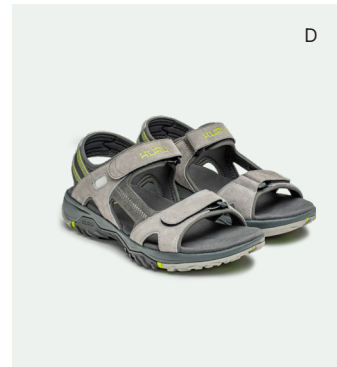

# FLEX Via

Feel the flex. It's the wear-everywhere shoe, built with our most flexible outsole, flexing heel tech, and a clean, minimalist aesthetic. FLEX Via flexes to fit your life for the utmost versatility—with any outfit, on every human.

Brand  
*new*

  
Patented Tech

  
Flexibility

  
Versatility

  
Adjustability

\$120 Shown top to bottom in women's Mist Blue, women's Dove Gray, men's Jet Black, men's Cool Gray, and men's Midnight Blue. Shown on right in women's Mist Blue. Available in men's and women's sizing in medium and wide widths.

# Sneakers

Heel-hugging relief in every pair. A line of sneakers so supportive you won't want to take them off.

D

D

MEN'S & WOMEN'S