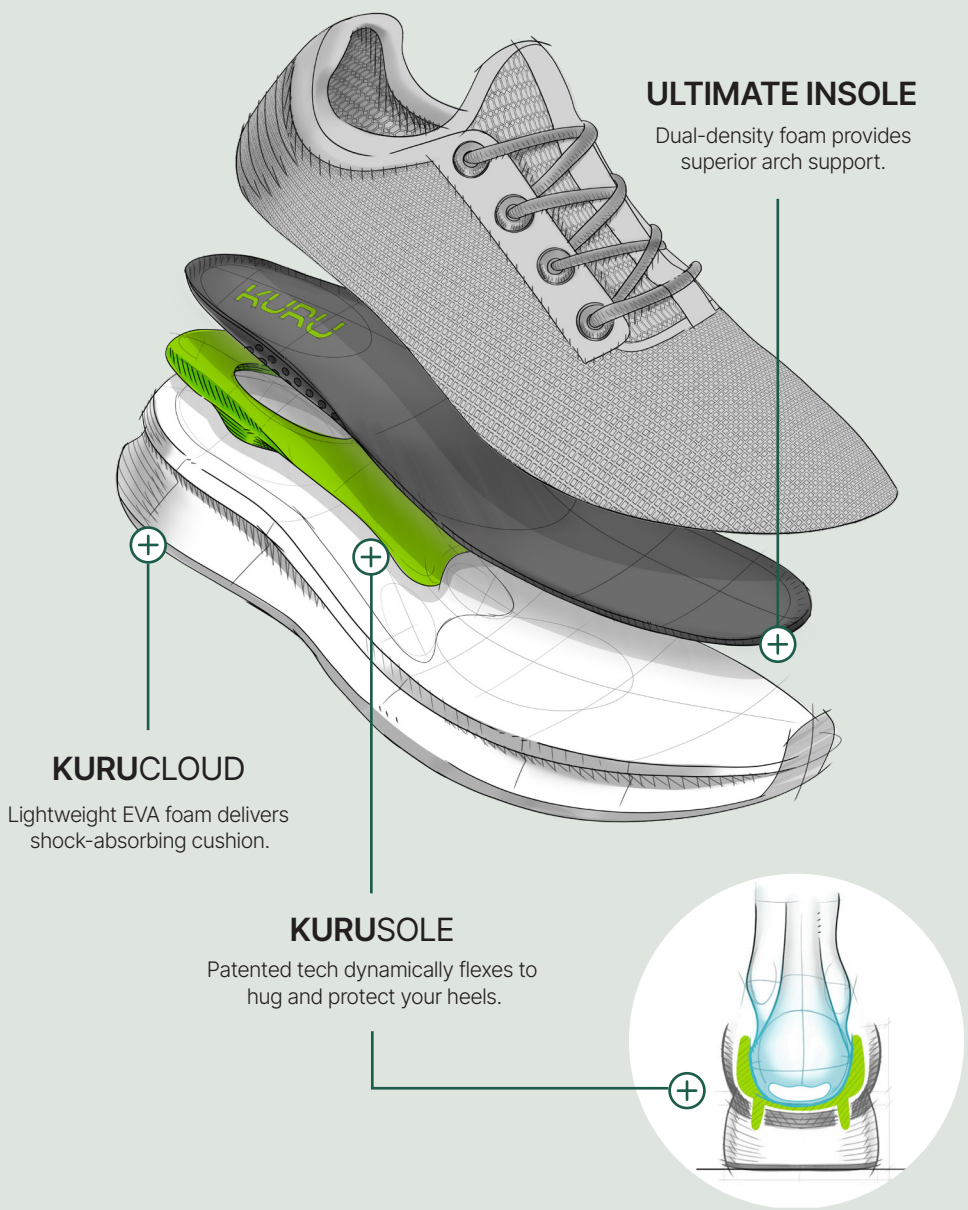

Heel the Difference™ of KURUSOLE

Experience the world's first dynamic heel-hugging technology—built for pain relief, designed for life.

KURU