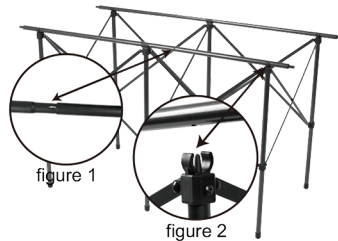

EVER ADVANCED

INSTRUCTIONS | Camping Table (TA-97430L)

TABLE PARTS

- ② Assemble top tubes (figure 1) then clip them onto the four corners of the leg frame by aligning the holes on the tubes to the pins on the frame (figure 2).

- ① Spread the leg frame out until the sliders reach the stop screw.

- ③ Attach the table top by inserting the top tube ends into the plastic tubes on the bottom sides of the table top.

**EVER ADVANCED,
EVER FEARLESS**