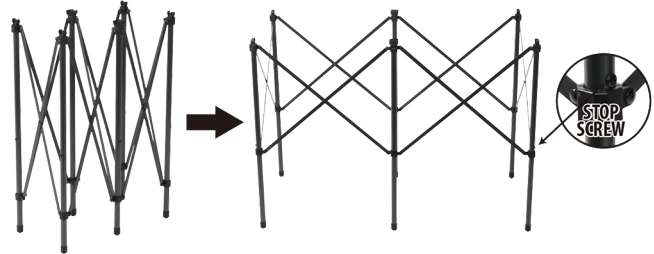

EVER ADVANCED

INSTRUCTIONS | Camping Table (TA-97430L)

TABLE PARTS

- ② Assemble top tubes (figure 1) then clip them onto the four corners of the leg frame by aligning the holes on the tubes to the pins on the frame (figure 2).

- ① Spread the leg frame out until the sliders reach the stop screw.

- ③ Attach the table top by inserting the top tube ends into the plastic tubes on the bottom sides of the table top.

**EVER ADVANCED,
EVER FEARLESS**