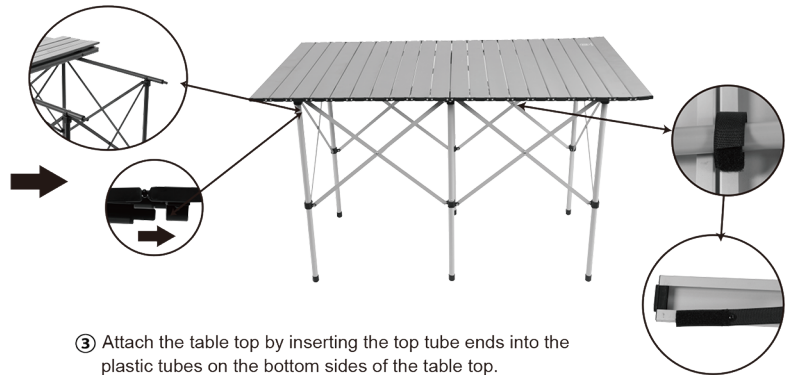

EVER ADVANCED

INSTRUCTIONS | Camping Table (TA-97430L)

TABLE PARTS

- ② Assemble top tubes (figure 1) then clip them onto the four corners of the leg frame by aligning the holes on the tubes to the pins on the frame (figure 2).

- ① Spread the leg frame out until the sliders reach the stop screw.

- ③ Attach the table top by inserting the top tube ends into the plastic tubes on the bottom sides of the table top.

**EVER ADVANCED,
EVER FEARLESS**