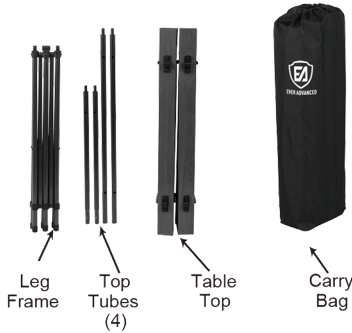

EVER ADVANCED

INSTRUCTIONS | Camping Table (TA-97430L)

TABLE PARTS

- ② Assemble top tubes (figure 1) then clip them onto the four corners of the leg frame by aligning the holes on the tubes to the pins on the frame (figure 2).

- ① Spread the leg frame out until the sliders reach the stop screw.

- ③ Attach the table top by inserting the top tube ends into the plastic tubes on the bottom sides of the table top.

**EVER ADVANCED,
EVER FEARLESS**

- This table holds a maximum weight of 66lbs/30kg. Do not exceed.
- Please pay attention to safety during setup and folding to avoid clipping fingers.
- Please do not exceed the maximum weight capacity of the product during use.
- Please avoid collision during transportation.
- Children should be used under adult supervision.