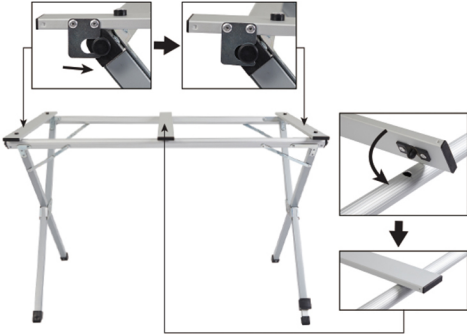

EVER ADVANCED

INSTRUCTIONS | Camping Table (TA-570M)

Assemble Guidance

① Take the table out of carry bag.

② Open the legs and lock them in place.

Note:
This table leg is adjustable in length.

③ Attach the three panel connectors to the table legs, snap the two side panel connectors into the mullion slots and the center one into the mullion.

④ Slip the ends of the tabletop onto the panel attachment tabs and use the hook-and-loop fasteners to attach the back of the tabletop in place.

Folding Guidance

① Unfasten the hook-and-loop fasteners and remove the tabletop.

② Remove the three panel attachment tabs.

Note:
The side without adjustable leg should be folded first and the other side later.

③ Unlock and then fold the table tube.

④ Put the table back in the bag.

Warranty