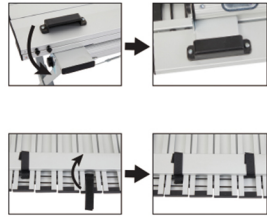

EVER ADVANCED

INSTRUCTIONS | Camping Table (TA-570M)

Assemble Guidance

① Take the table out of carry bag.

② Open the legs and lock them in place.

Note:
This table leg is adjustable in length.

③ Attach the three panel connectors to the table legs, snap the two side panel connectors into the mullion slots and the center one into the mullion.

④ Slip the ends of the tabletop onto the panel attachment tabs and use the hook-and-loop fasteners to attach the back of the tabletop in place.

Folding Guidance

① Unfasten the hook-and-loop fasteners and remove the tabletop.

② Remove the three panel attachment tabs.

Note:
The side without adjustable leg should be folded first and the other side later.

③ Unlock and then fold the table tube.

④ Put the table back in the bag.

Warranty