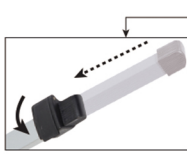

Note:
The side without adjustable leg should be folded first and the other side later.