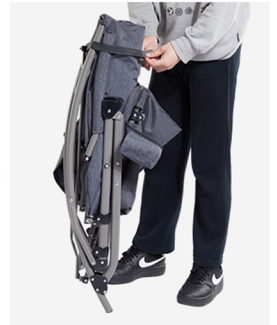

EVER ADVANCED

INSTRUCTIONS | Camping Chair(FC-368)

INSTALLATION STEPS

1 Remove the bag

2 Put down the tubes

3 Fully expands

4 Step on the tubes and press the chair down to lock

STEPS FOR TAKE DOWN

1 Step on the tubes and pull up the chair to unlock

2 Fold up the chair

3 Pull the tubes up to the folded chair

4 Tie the chair and tubes with strap

**EVER ADVANCED,
EVER FEARLESS**

Warranty

The EA Directors Chair is covered by 12-month quality warranty.