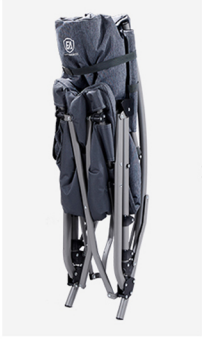

EVER ADVANCED

INSTRUCTIONS | Camping Chair(FC-368)

INSTALLATION STEPS

1 Remove the bag

2 Put down the tubes

3 Fully expands

4 Step on the tubes and press the chair down to lock

STEPS FOR TAKE DOWN

1 Step on the tubes and pull up the chair to unlock

2 Fold up the chair

3 Pull the tubes up to the folded chair

4 Tie the chair and tubes with strap

**EVER ADVANCED,
EVER FEARLESS**

Warranty

The EA Directors Chair is covered by 12-month quality warranty.