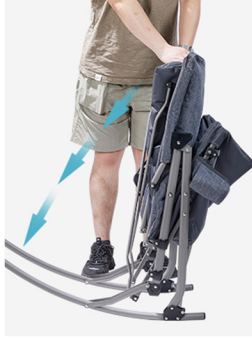

EVER ADVANCED

INSTRUCTIONS | Camping Chair(FC-368)

INSTALLATION STEPS

1 Remove the bag

2 Put down the tubes

3 Fully expands

4 Step on the tubes and press the chair down to lock

STEPS FOR TAKE DOWN

1 Step on the tubes and pull up the chair to unlock

2 Fold up the chair

3 Pull the tubes up to the folded chair

4 Tie the chair and tubes with strap

**EVER ADVANCED,
EVER FEARLESS**

Warranty

The EA Directors Chair is covered by 12-month quality warranty.