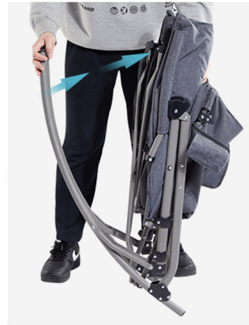

EVER ADVANCED

INSTRUCTIONS | Camping Chair(FC-368)

INSTALLATION STEPS

1 Remove the bag

2 Put down the tubes

3 Fully expands

4 Step on the tubes and press the chair down to lock

STEPS FOR TAKE DOWN

1 Step on the tubes and pull up the chair to unlock

2 Fold up the chair

3 Pull the tubes up to the folded chair

4 Tie the chair and tubes with strap

**EVER ADVANCED,
EVER FEARLESS**

Warranty

The EA Directors Chair is covered by 12-month quality warranty.