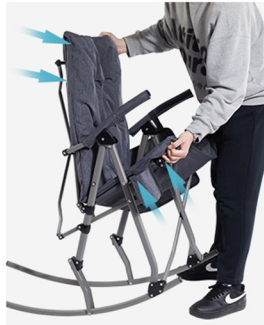

EVER ADVANCED

INSTRUCTIONS | Camping Chair(FC-368)

INSTALLATION STEPS

1 Remove the bag

2 Put down the tubes

3 Fully expands

4 Step on the tubes and press the chair down to lock

STEPS FOR TAKE DOWN

1 Step on the tubes and pull up the chair to unlock

2 Fold up the chair

3 Pull the tubes up to the folded chair

4 Tie the chair and tubes with strap

**EVER ADVANCED,
EVER FEARLESS**

Warranty

The EA Directors Chair is covered by 12-month quality warranty.