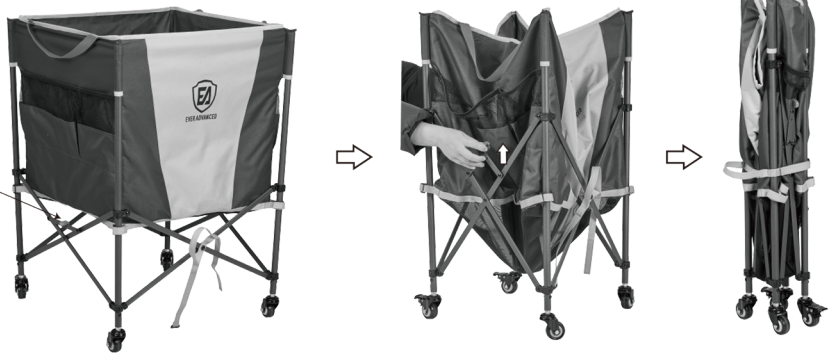

Fold the cart

Unlock-pull up the side buttons.

**EVER ADVANCED,
EVER FEARLESS**

Warranty

The EA Rolling Ball Storage Cart is covered by 12 months quality warranty.

Contact Us

Website: www.everadvanced.com

Email: info@everadvanced.com

@everadvanced

@everadvanced

Safety Tips

1. Please do not use it on rough roads.
2. Please do not put children into the storage cart.
3. Please do not load goods more than the 66LB.
4. Please be safe to avoid pinch the fingers.
5. Please clean the fabric with a light neutral.