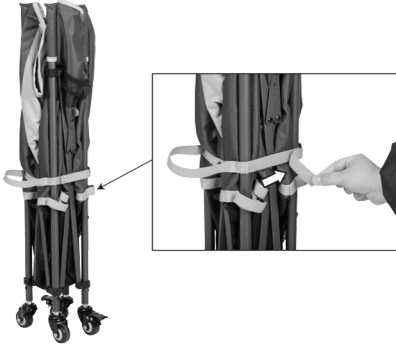

# INSTRUCTIONS | Ball Storage Cart (TR-21845)

## Set up the cart

1

1. Untie the fixed rope.

2

2. Push down the side orange buttons.

3

3. Press down the side buttons again to ensure it is locked.

Status when wheels are locked