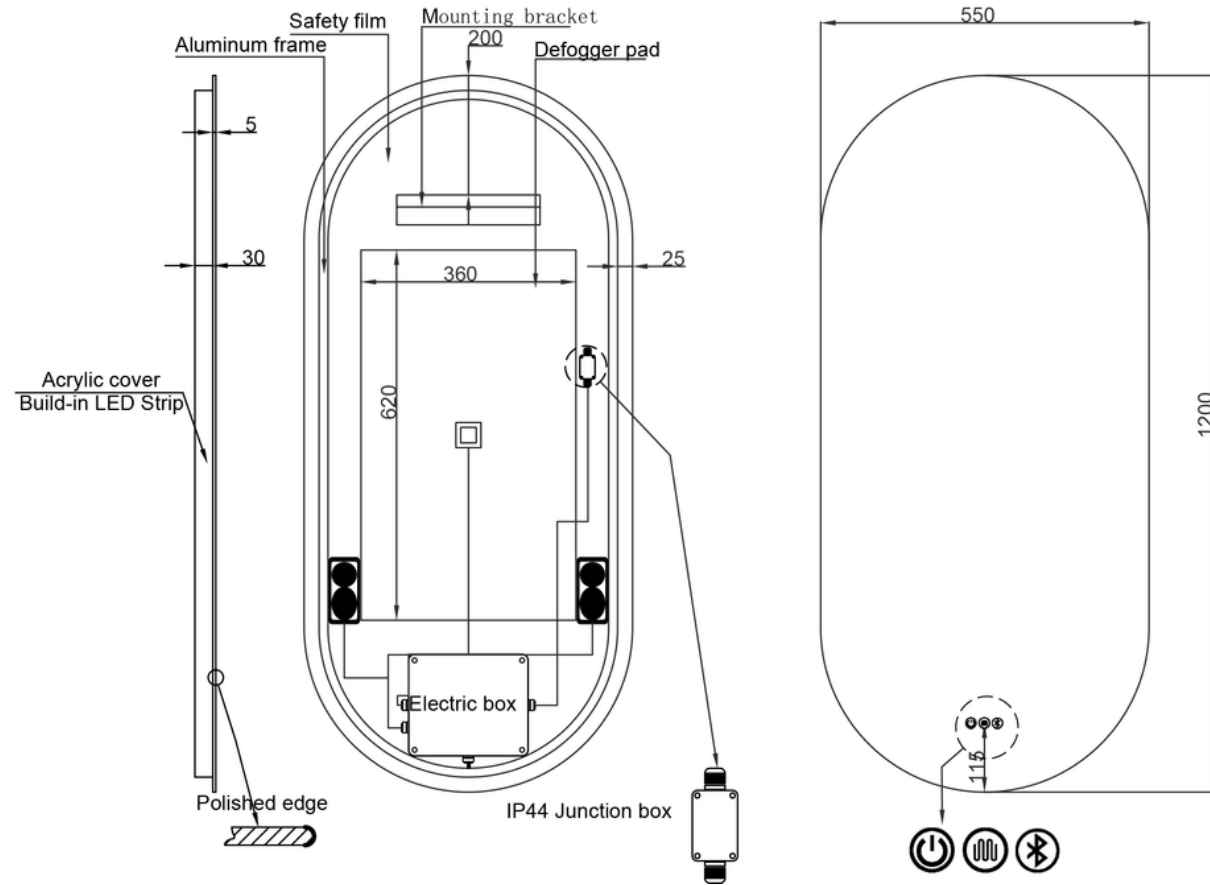

ORVIS

ORV1255-B

SPECIFICATIONS

ORV1255-B

Size

- W 550mm
- H 1200mm
- D 30mm
- N.W. 8.9KG

Features

- Touch buttons
- 3 LED Colour temperatures
- Light dimmable
- Mirror Demister with auto cut-off time
- Portrait only
- Bluetooth speakers
- Button illumination switchable to off
- CCT remembrance
- Copper free 5mm mirror
- 220-240V AC 50/60Hz
- IP44 rating
- RCM compliant
- Includes hanging kit and junction box

NOTE: Must be installed by a licensed tradesman.

All measurements are in mm and are for reference only. We recommend using a physical product for final measurement and rough-in stages. While we aim to have all measurements perfect at the time of publication and production normal manufacturing tolerances are to be expected and technical drawings may differ from actual product. Lumixe reserves the right to make modifications with prior notice.