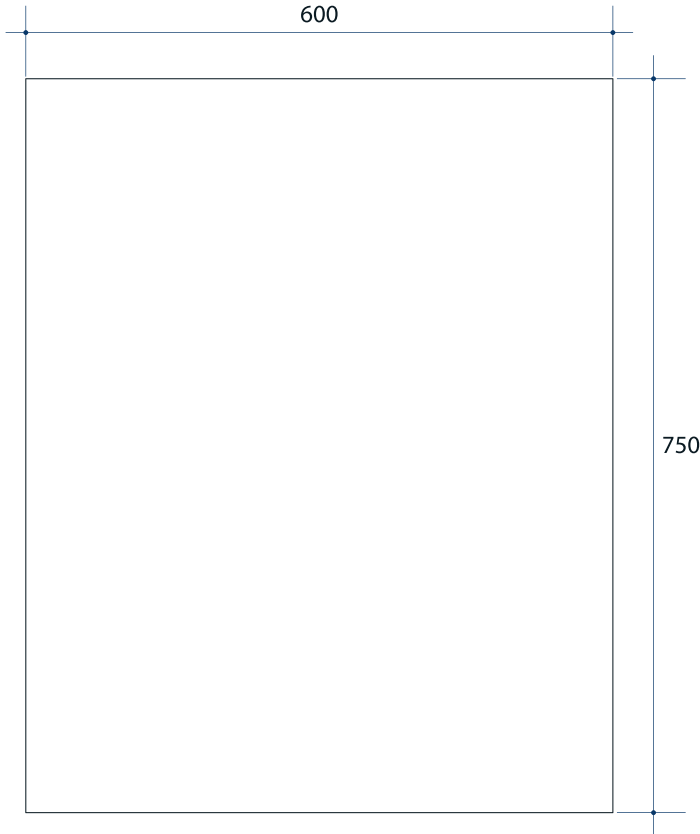

Montana Rectangle 25mm Bevel Edge Mirror Includes Mirror Demister

Note: All dimensions are in millimetres (mm)

Stock Code	Size (mm)	Shape	Edge
MS6075GTD	600 x 750 x 5	Rectangle	25mm Bevel

This product includes a mirror and Thermomirror demister. These are supplied as separate parts and the demister will need to be adhered to the back of the mirror prior to installation of the mirror. For details on the demister, please see next page.

Note: All dimensions are in millimetres (mm)

Stock Code	Size (mm)	Heat Output (W)	Voltage - Frequency
TM3545	350 x 450	38	220 - 240V 50Hz

Thermomirror demisters must be installed by a qualified electrician.
The demister cannot be cut, pierced or modified in anyway.