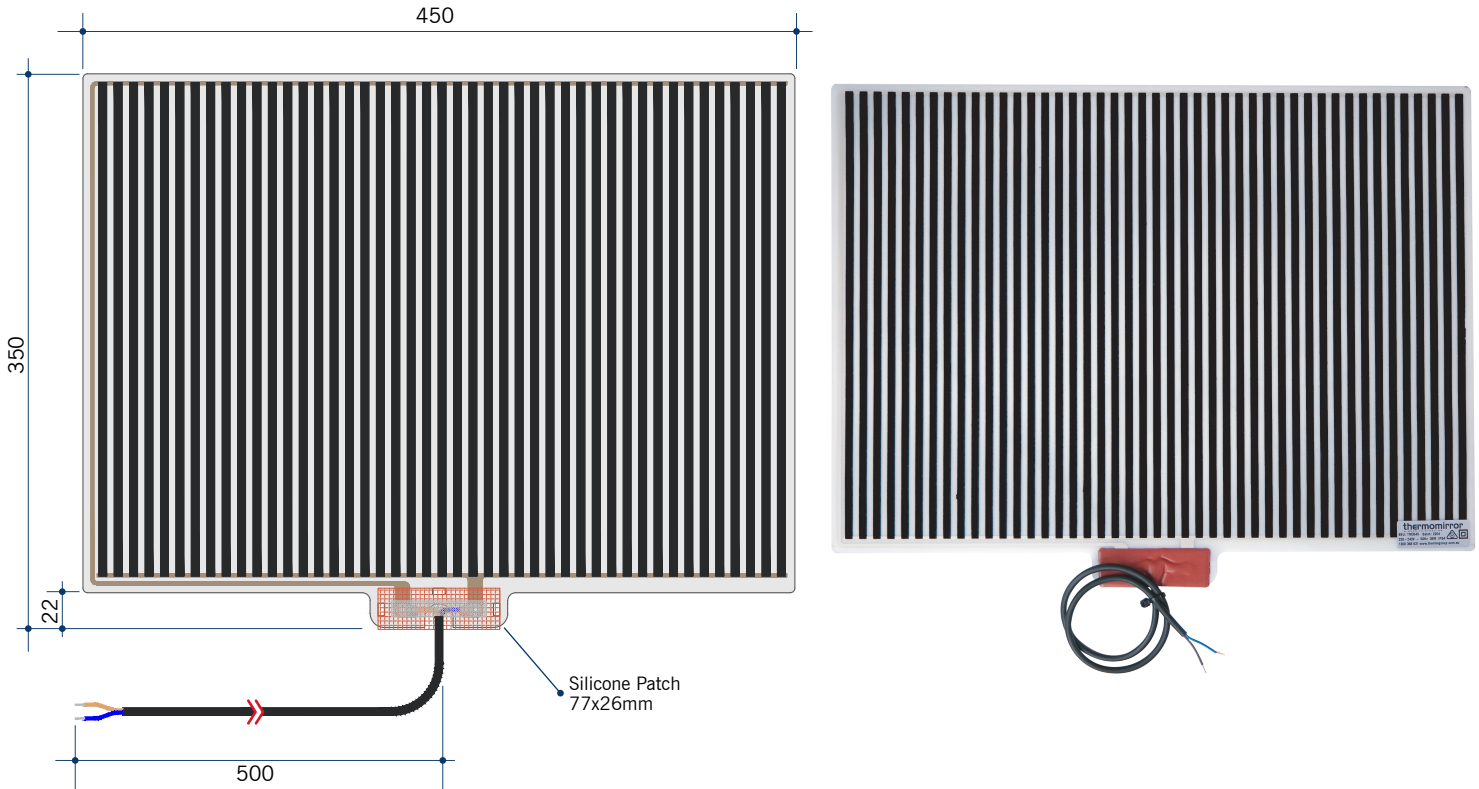

Montana Rectangle 25mm Bevel Edge Mirror Includes Mirror Demister

Note: All dimensions are in millimetres (mm)

Stock Code	Size (mm)	Shape	Edge
MS6075GTD	600 x 750 x 5	Rectangle	25mm Bevel

This product includes a mirror and Thermomirror demister. These are supplied as separate parts and the demister will need to be adhered to the back of the mirror prior to installation of the mirror. For details on the demister, please see next page.

Mirrors will need to be installed in accordance with the Installation Guide. Ablaze does not take responsibility for incorrect installation of these mirrors.

Thermomirror Mirror Demister

Ultra-thin Demister Pad for use on Bathroom Mirrors

Note: All dimensions are in millimetres (mm)

Stock Code	Size (mm)	Heat Output (W)	Voltage - Frequency
TM3545	350 x 450	38	220 - 240V 50Hz

Thermomirror demisters must be installed by a qualified electrician.
The demister cannot be cut, pierced or modified in anyway.