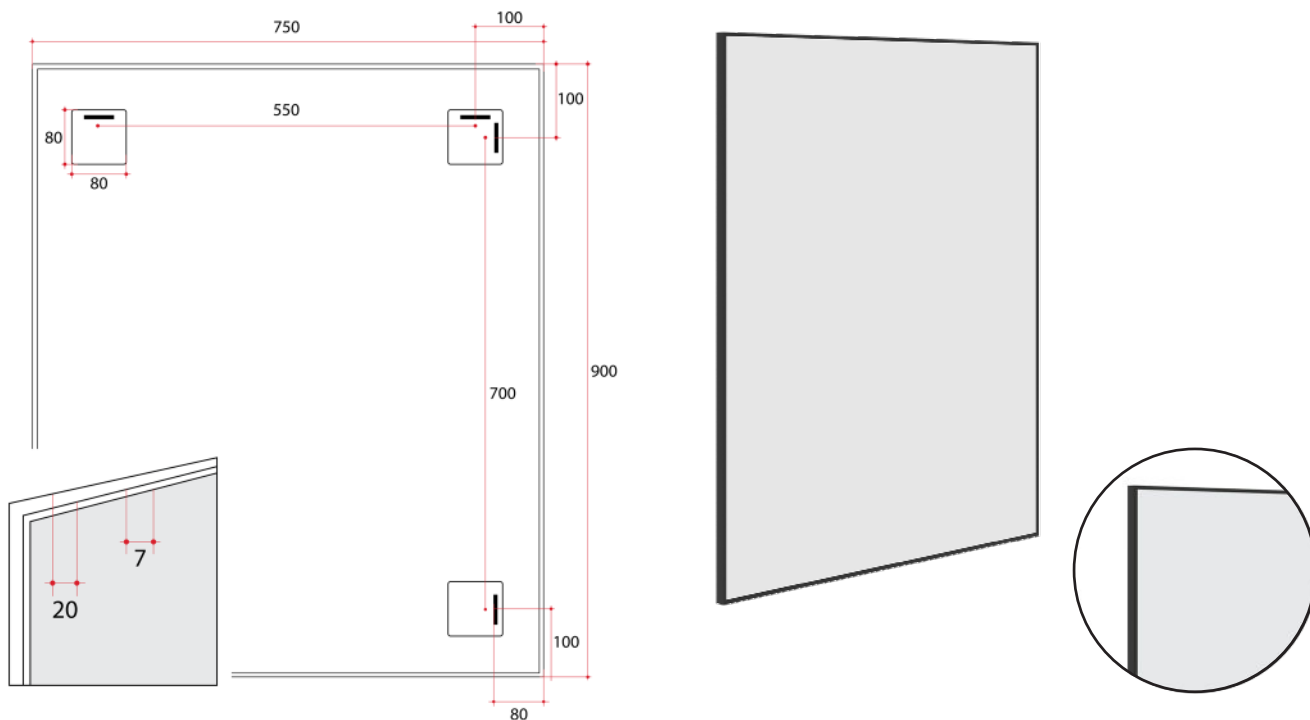

**Carson Rectangle Framed Mirror**  
Aluminium Rectangle Black Framed Mirror

Stock Code	Size (mm)	Shape	Finish
CS9075B	750 x 900 x 20D	Rectangle	Black Anodised

**Two year warranty**

**Safety backing film**

**Copper-free mirror**

**Portrait or landscape mounting**

**Hanger fixing method**

**Also available with a demister**

**Made in Europe**

**PLEASE NOTE:** Specifications are for information purposes only. Whilst every effort has been made to ensure the product specifications are accurate, due to continuing product development and improvement the specifications are subject to change. Specifications can be used to rough in and fit timber supports in the wall however we recommend no holes are drilled without having the product on site or verifying the details with the manufacturer.