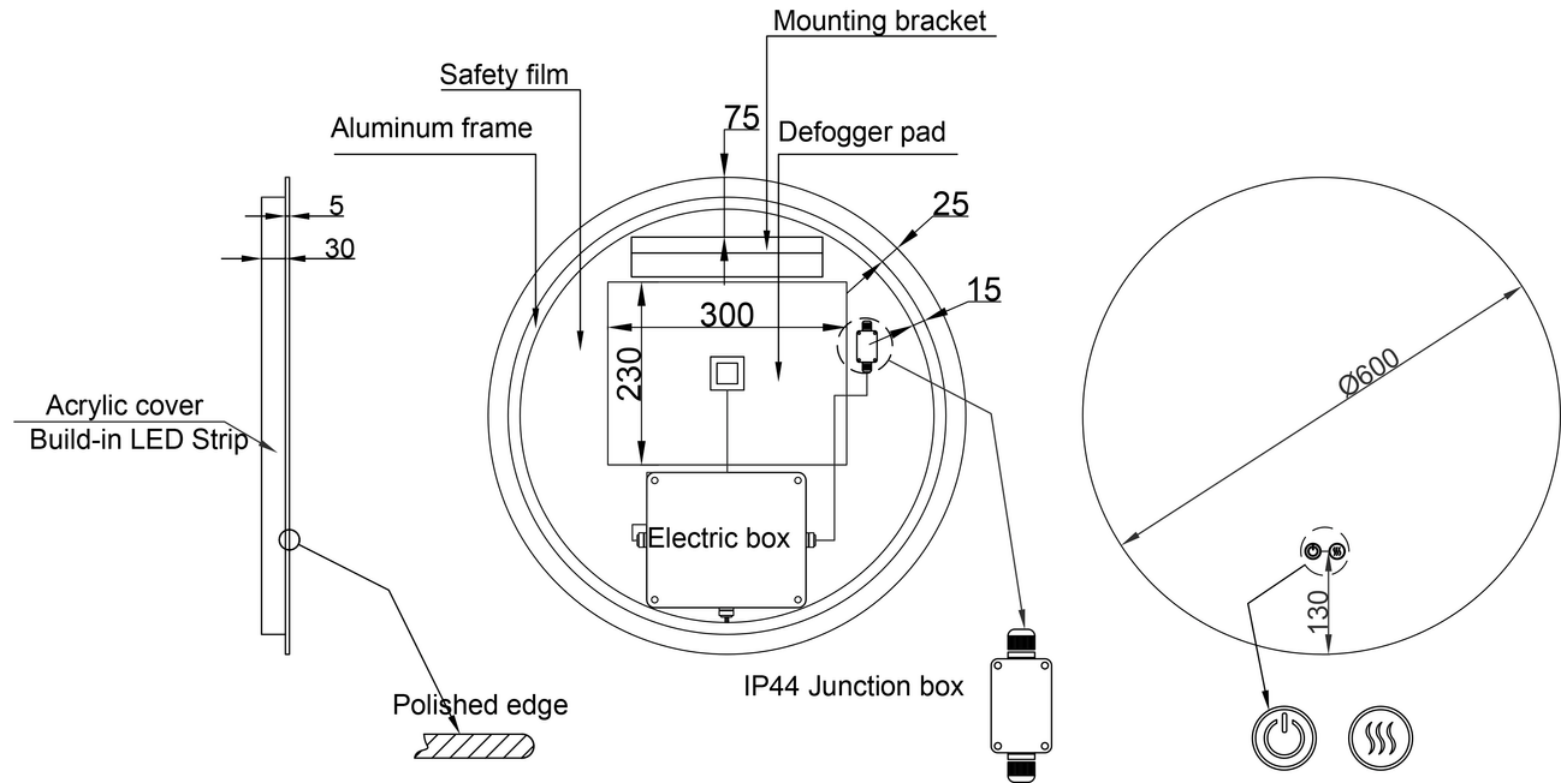

CIRCO

CIR600-S

SPECIFICATIONS

LUMIXE

MIRRORING A BRIGHTER HOME

CIR600-S

Size

- W 600mm
- H 600mm
- D 35mm
- N.W. 4.3KG

Features

- Touch buttons
- 3 LED Colour temperatures
- Light dimmable
- Mirror Demister with auto cut-off time
- Button illumination switchable to off
- CCT remembrance
- Copper free 5mm mirror
- 220-240V AC 50/60Hz
- IP44 rating
- RCM compliant
- Includes hanging kit and junction box

NOTE: Must be installed by a licensed tradesman.

www.lumixe.com.au | 1300 586 493

All measurements are in mm and are for reference only. We recommend using a physical product for final measurement and rough-in stages. While we aim to have all measurements perfect at the time of publication and production normal manufacturing tolerances are to be expected and technical drawings may differ from actual product. Lumixe reserves the right to make modifications with prior notice.