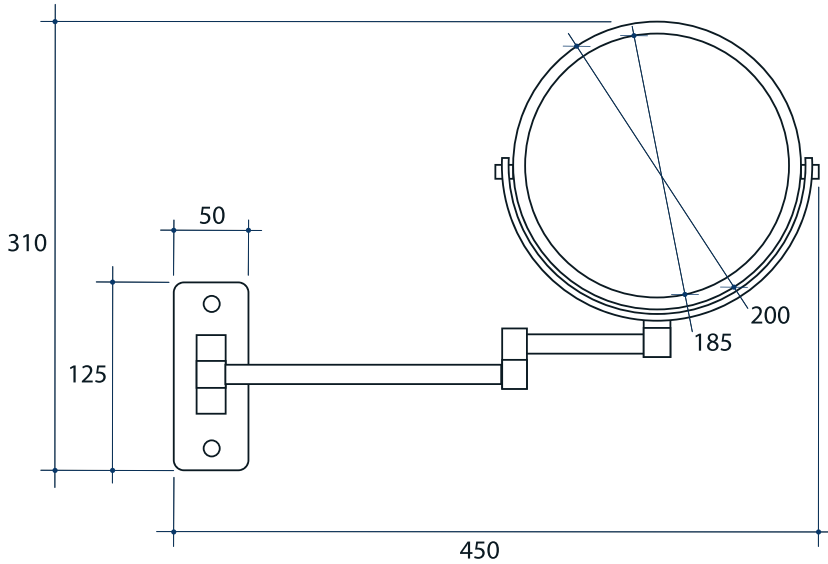

Ablaze Non-Lit Magnifying Mirrors

Maximum Distance From Wall 330mm
Length From Wall When Folded - 30mm

Note: All dimensions are in millimetres (mm)

Stock Code	Finish	Type
------------	--------	------

R10SM