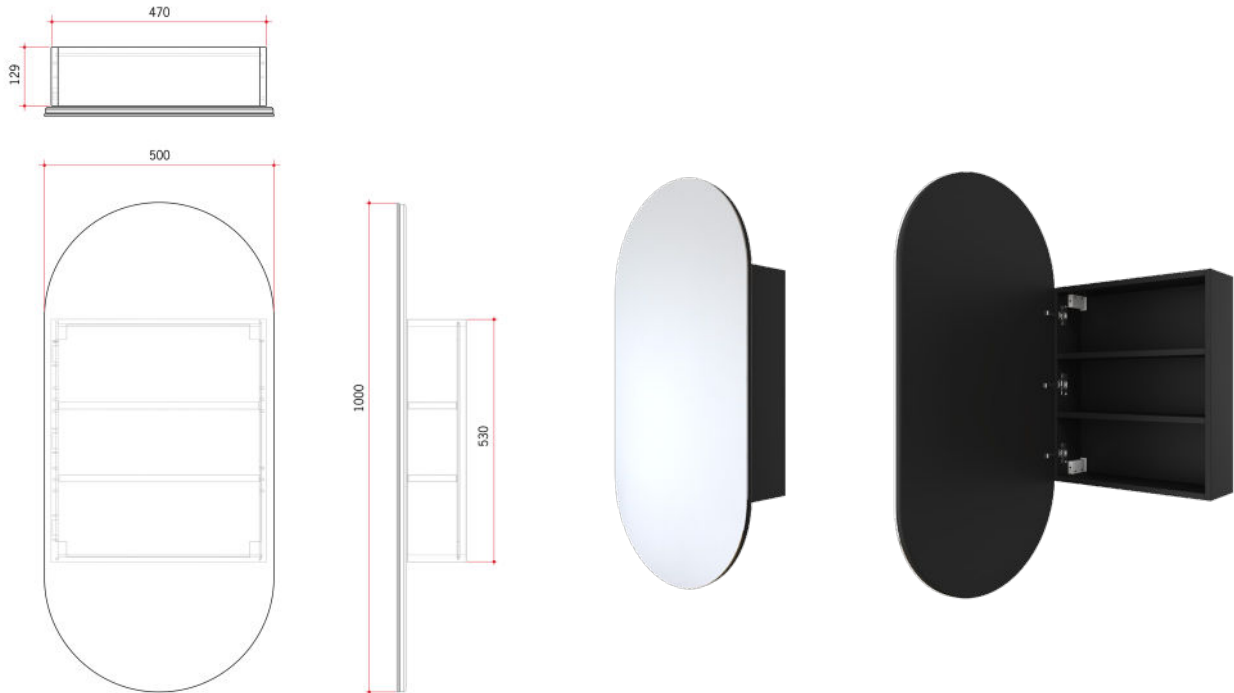

Lincoln Pill Mirror Cabinet

Black Painted MDF Single Door Pill Mirror Cabinet

Stock Code	Mirror Size (mm)	Cabinet Size (mm)	Shape	Finish
LP5010B	W500 x H1000	W470 x H530 x D129	Pill	Black

Soft close hinges

Secure mounting bracket

Can be recessed into wall

Door hinges left or right hand side

Two adjustable timber shelves

Two year warranty

PLEASE NOTE: Specifications are for information purposes only. Whilst every effort has been made to ensure the product specifications are accurate, due to continuing product development and improvement the specifications are subject to change. Specifications can be used to rough in and fit timber supports in the wall however we recommend no holes are drilled without having the product on site or verifying the details with the manufacturer.