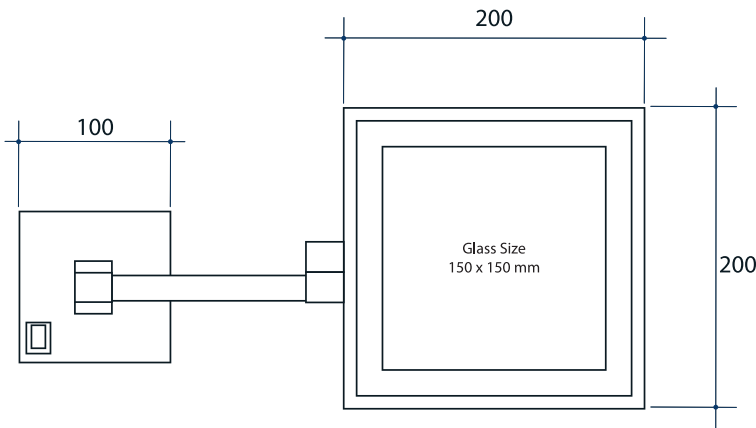

Ablaze Lit Magnifying Mirrors

Maximum Distance From Wall 390mm
Length From Wall When Folded - 110mm

Note: All dimensions are in millimetres (mm)

Stock Code	Finish	Type	Output (W)
LS205CSMC	Chrome Plated	Wall Mounted	3 Watts