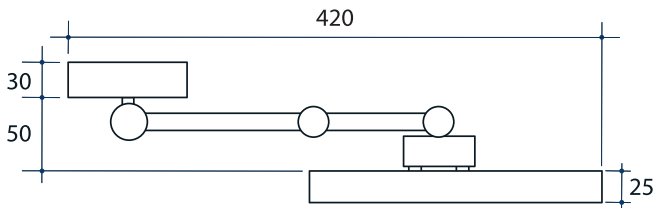

Ablaze Lit Magnifying Mirrors

Maximum Distance From Wall 390mm
Length From Wall When Folded - 110mm

Note: All dimensions are in millimetres (mm)

Stock Code	Finish	Type	Output (W)
LS205CSMC	Chrome Plated	Wall Mounted	3 Watts