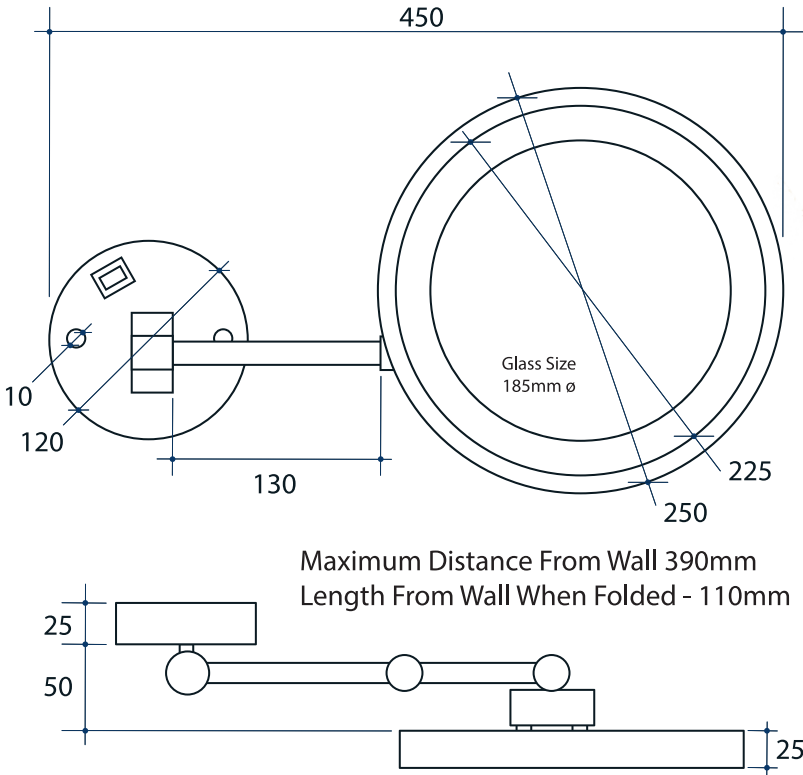

# Ablaze Lit Magnifying Mirrors

Maximum Distance From Wall 390mm  
 Length From Wall When Folded - 110mm

Note: All dimensions are in millimetres (mm)

Stock Code	Finish	Type	Output (W)
L255CSME	Chrome Plated	Wall Mounted	3 Watts