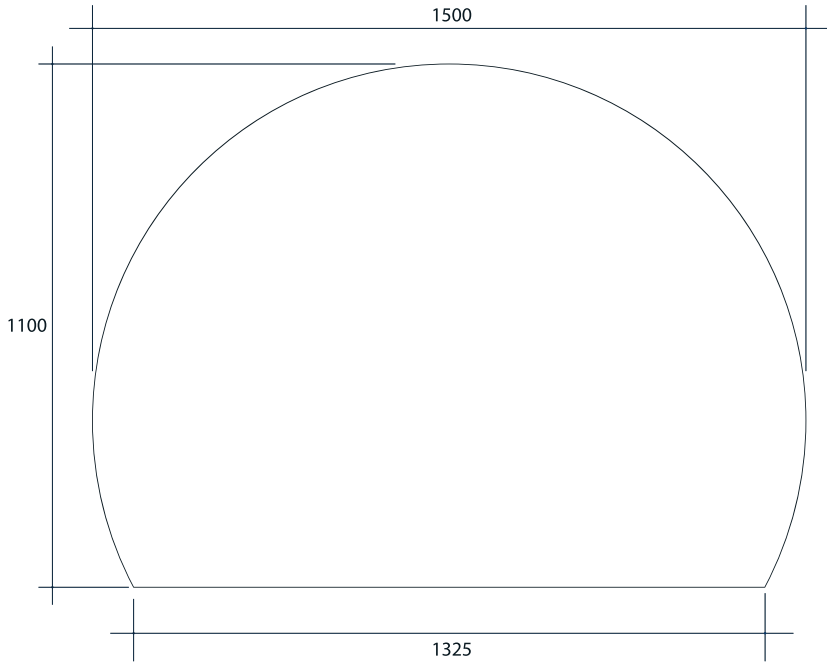

Hamilton D-Shaped Polished Edge Mirror

Note: All dimensions are in millimetres (mm)

Stock Code	Size (mm) W x H x D	Shape	Edge
HD1511GTD	1100 x 1500 ø x 5	D-Shaped	Polished Edge

Mirrors will need to be installed in accordance with the Installation Guide. Ablaze does not take responsibility for incorrect installation of these mirrors.

Thermomirror Mirror Demister

Ultra-thin Demister Pad for use on Bathroom Mirrors

Note: All dimensions are in millimetres (mm)

Stock Code	Size (mm)	Heat Output (W)	Voltage - Frequency
TM5885	580 x 850	100	220 - 240V 50Hz