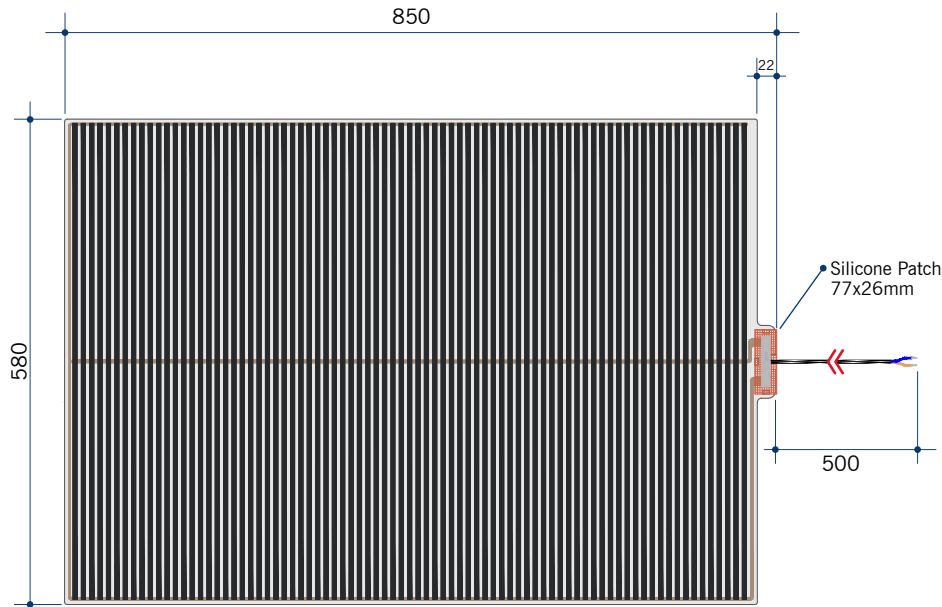

Hamilton D-Shaped Polished Edge Mirror

Note: All dimensions are in millimetres (mm)

Stock Code	Size (mm) W x H x D	Shape	Edge
HD1511GTD	1100 x 1500 ø x 5	D-Shaped	Polished Edge

Mirrors will need to be installed in accordance with the Installation Guide. Ablaze does not take responsibility for incorrect installation of these mirrors.

Thermomirror Mirror Demister

Ultra-thin Demister Pad for use on Bathroom Mirrors

Note: All dimensions are in millimetres (mm)

Stock Code	Size (mm)	Heat Output (W)	Voltage - Frequency
TM5885	580 x 850	100	220 - 240V 50Hz