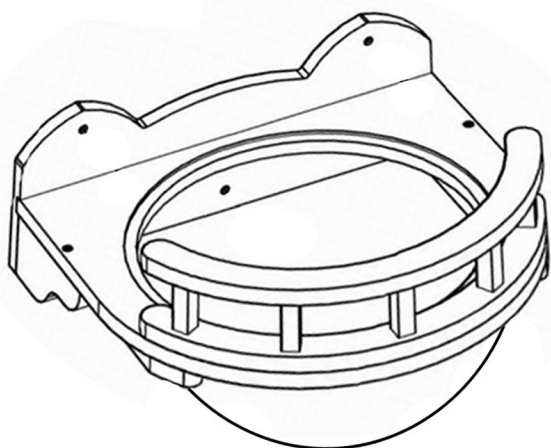

5

a x 3

6

E

7

Large Cat Perch Instructions

CM15

PETOMG[®]
Pet Home Decor