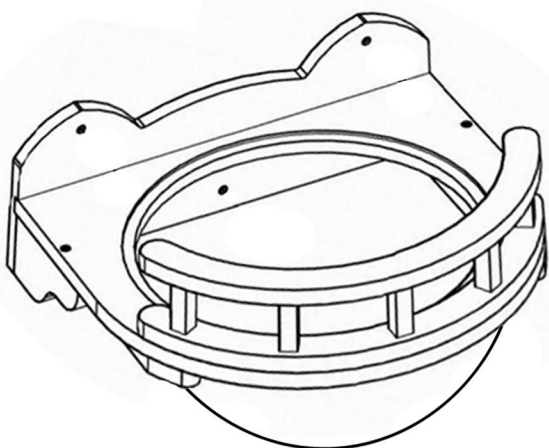

5

a x 3

6

E

7

Medium Cat Wall Stepper Instructions

CM08

PETOMG