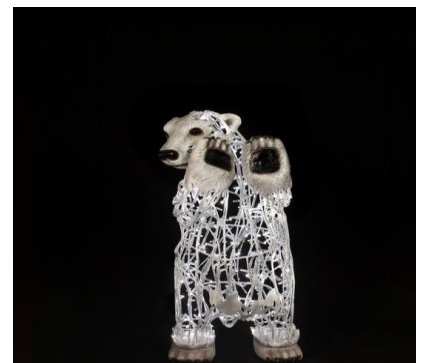

MK-2510-0135	New
$ 1619.00	<i>In Stock</i>
POLAR BEAR BABY STANDING COLD WHITE	
23.62" x 27.95" x 43.31"(H)	
UPC:73836206621 0