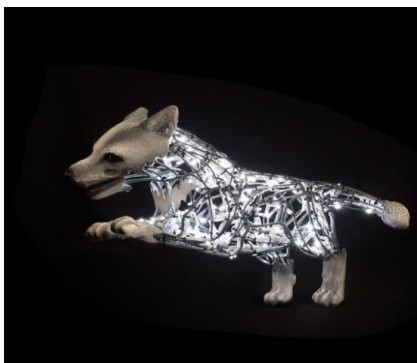

MK-2510-0131	New
$ 1276.00	<i>In Stock</i>
WOLF LUCKY COLD WHITE - STANDING	
13.78" x 29.92" x 31.50"(H)	
UPC:7383620661 97