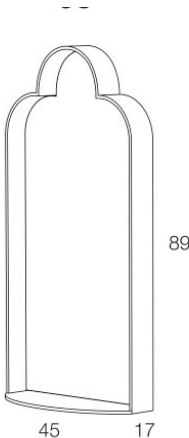

Window

Decorative Mirrors

Resource

Window

SPECS

FINISHES

Available in a wide range lacquers, gold leaf and silver leaf finish.