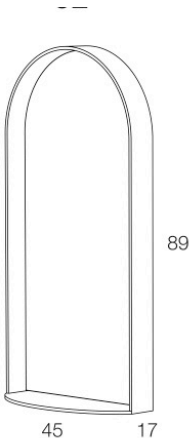

Window

Decorative Mirrors

Resource

Window

SPECS

FINISHES

Available in a wide range lacquers, gold leaf and silver leaf finish.