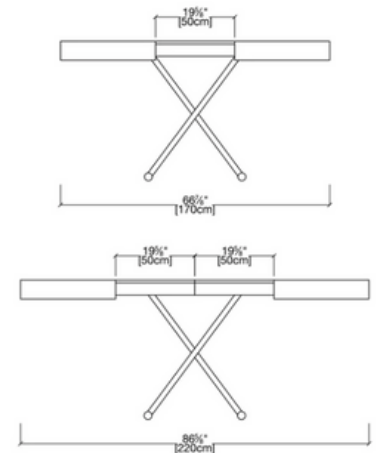

FINISHES

White Top

Chrome Base