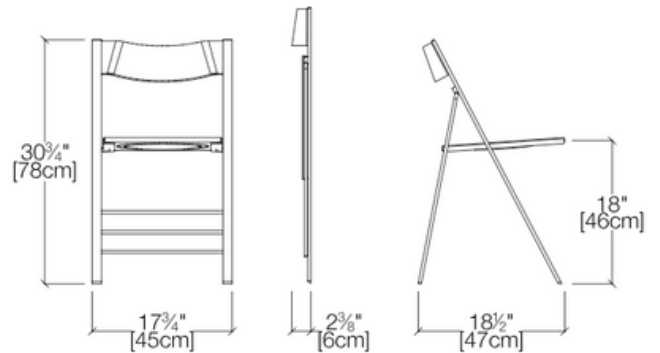

FINISHES

T-L4 White Lacquered Ash

M6 White Frame