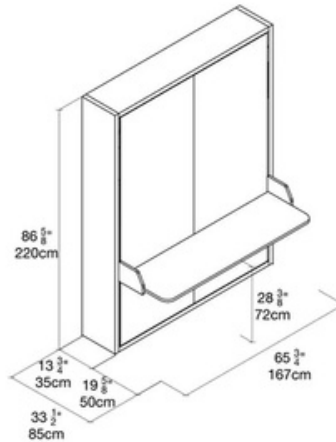

## FINISHES

Perla Melamine Structure

Legno Noce Melamine Desk

Naomi 112 Tight Headboard

# LGM TAVOLO

LGM is a rotating wall bed with a queen-size bed, pull-out nightstands, and a full-height bookshelf system providing 42 linear feet of shelving. The unique, patented revolving mechanism allows items on the shelves to remain in place when the bed is open. Optional 5 foot fold down table available on front.