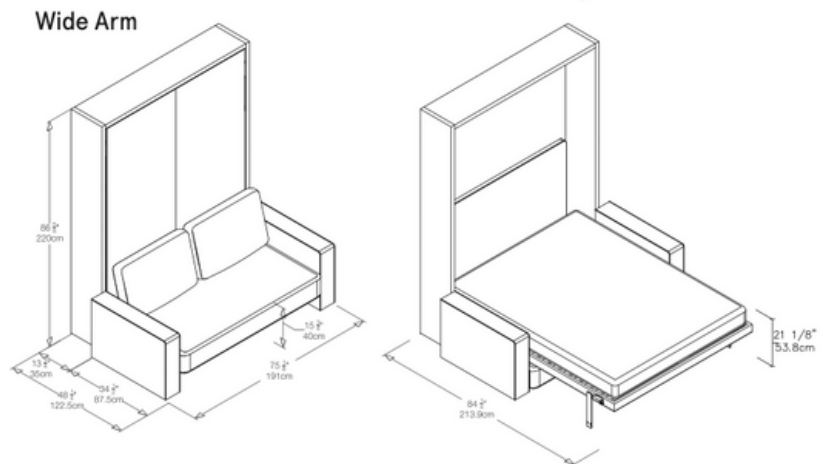

# ULISSE SOFA

Ulisse is a vertically-opening wall bed system with an integrated two-person sofa with a queen bed. Remove the back cushions from the sofa to lower the bed and transform your space. Ulisse Sofa is our most compact sofa wall bed.