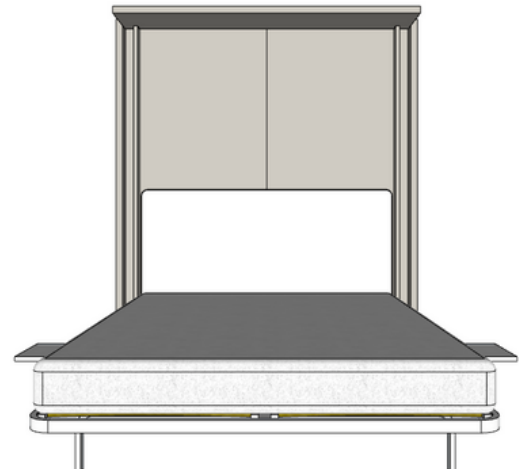

# LGM TAVOLO

LGM is a rotating wall bed with a queen-size bed, pull-out nightstands, and a full-height bookshelf system providing 42 linear feet of shelving. The unique, patented revolving mechanism allows items on the shelves to remain in place when the bed is open. Optional 5 foot fold down table available on front.

## FINISHES

White Melamine Structure & Shelves

Oak Moro Melamine Back Panel

Naomi 213 Tight Headboard

# LGM TAVOLO - FLOOR MODEL

LGM is a rotating wall bed with a queen-size bed, pull-out nightstands, and a full-height bookshelf system providing 42 linear feet of shelving. The unique, patented revolving mechanism allows items on the shelves to remain in place when the bed is open. Optional 5 foot fold down table available on front.