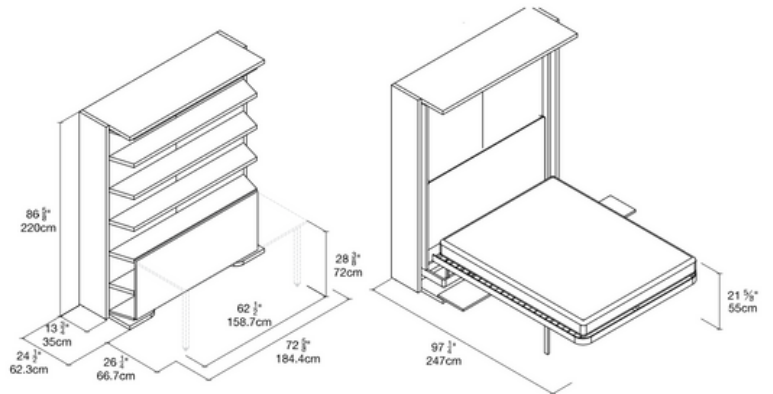

# LGM TAVOLO

LGM is a rotating wall bed with a queen-size bed, pull-out nightstands, and a full-height bookshelf system providing 42 linear feet of shelving. The unique, patented revolving mechanism allows items on the shelves to remain in place when the bed is open. Optional 5 foot fold down table available on front.

# LGM TAVOLO - FLOOR MODEL

LGM is a rotating wall bed with a queen-size bed, pull-out nightstands, and a full-height bookshelf system providing 42 linear feet of shelving. The unique, patented revolving mechanism allows items on the shelves to remain in place when the bed is open. Optional 5 foot fold down table available on front.