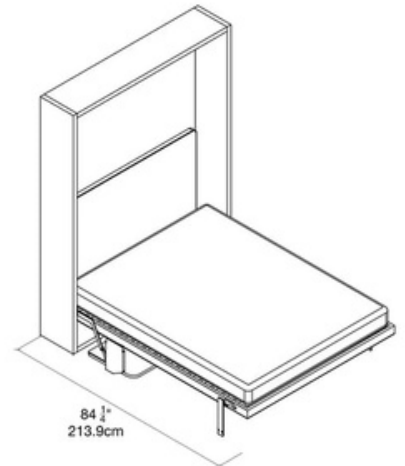

# PENELOPE 2 BOARD

Penelope 2 Board is a vertically-opening queen-size wall bed with concealed pistons and a patented soft-open/close mechanism. Featuring an integrated five-foot desk, the unique pivoting mechanism allows the desk to remain level as the bed opens, so items on the surface can stay in place even after the bed is open.

**Can be sold without desk to make it a standard wall bed.**

\*Interior Back Panel: White Melamine

## FINISHES

Perla Melamine Structure

Legno Noce Melamine Desk

Naomi 112 Tight Headboard

# LGM TAVOLO

LGM is a rotating wall bed with a queen-size bed, pull-out nightstands, and a full-height bookshelf system providing 42 linear feet of shelving. The unique, patented revolving mechanism allows items on the shelves to remain in place when the bed is open. Optional 5 foot fold down table available on front.