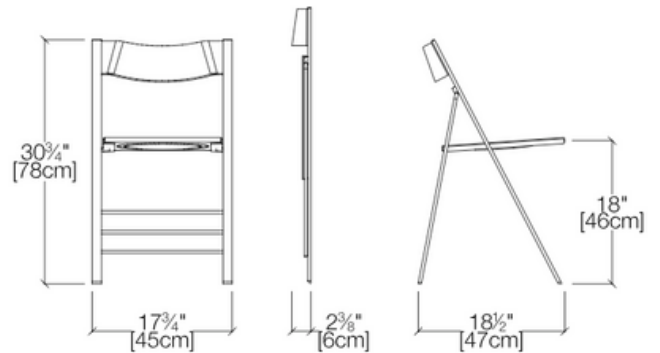

POCKET CHAIR

The Pocket Chair is named for its pocket-sized dimensions. This compact, functional chair is classic in design and folds to be just 3/4" deep.

FINISHES