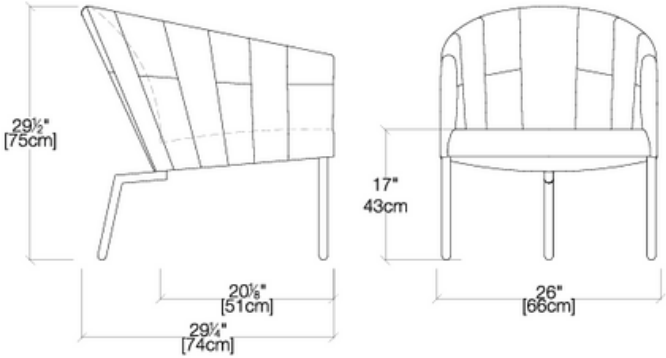

FINISHES

Bruno Leather

Smoke Chrome Legs