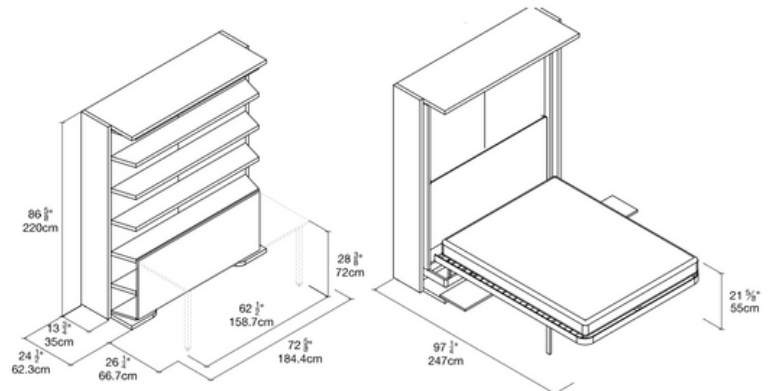

FINISHES

Canapa Lacquer

Naomi 213 Tight Headboard