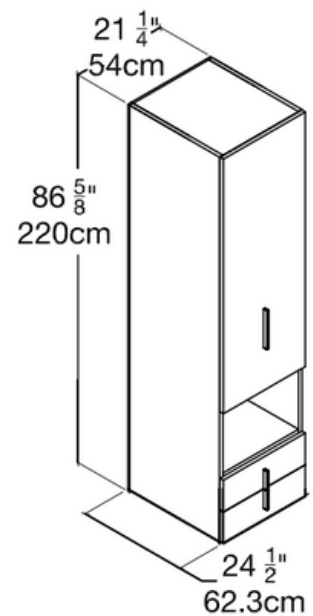

540 CABINET DEEP LH

Single door closet system featuring deep hanging clothes storage, lower drawer space and an open nightstand-height element.

FINISHES

White Melamine Structure

Handle