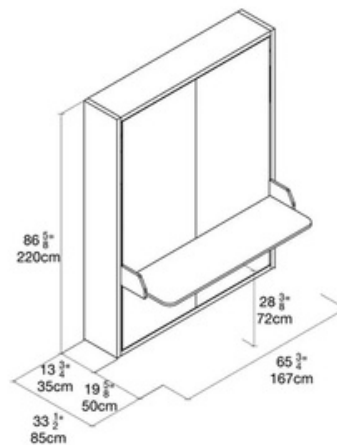

## FINISHES

White Melamine Structure

Grafite Melamine Desk

Naomi 13 Tight Headboard

# PENELOPE 2 BOARD

Penelope 2 Board is a vertically-opening queen-size wall bed with concealed pistons and a patented soft-open/close mechanism. Featuring an integrated five-foot desk, the unique pivoting mechanism allows the desk to remain level as the bed opens, so items on the surface can stay in place even after the bed is open.