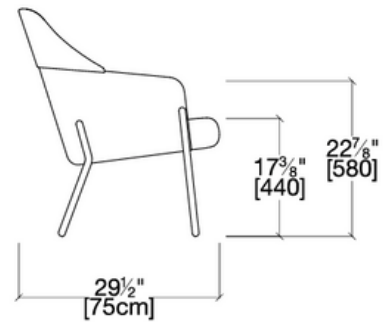

FINISHES

Fabric - Col. Gravier

Fabric - Col. Noir