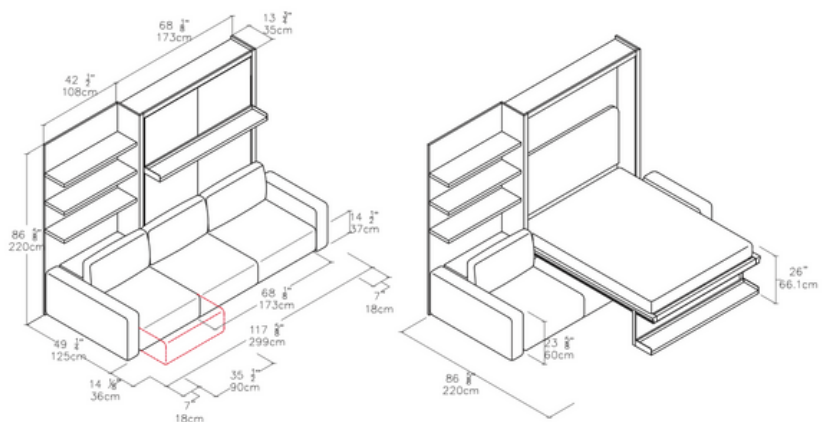

FINISHES

White Melamine Structure

Naomi 112 Sofa

Naomi 112 Tight Headboard