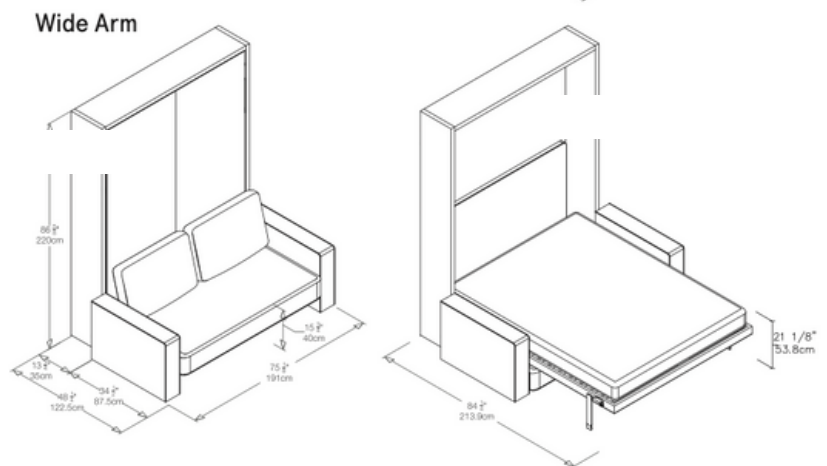

# PENELOPE 2 SOFA

Penelope Sofa is a vertically-opening queen-sized wall bed with an integrated two-seat sofa. Transforming your space is effortless; remove the back cushions and lower the front panel with help of concealed pistons and patented soft-open/close mechanism to reveal a comfortable Italian mattress.

# PENELOPE 2 SOFA NEXT

Penelope Sofa is a vertically-opening queen-sized wall bed with an integrated two-seat sofa. Transforming your space is effortless; remove the back cushions and lower the front panel with help of concealed pistons and patented soft-open/close mechanism to reveal a comfortable Italian mattress.