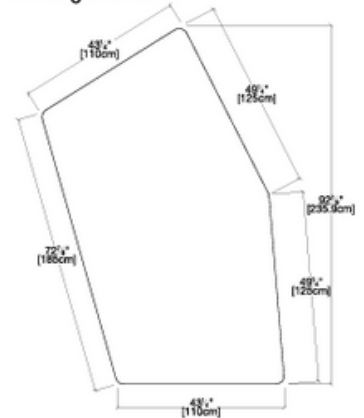

DIMENSIONS

Rectangle Piece

88-5/8" L

49-1/4" D

17-3/4" H

Pentagonal Sofa