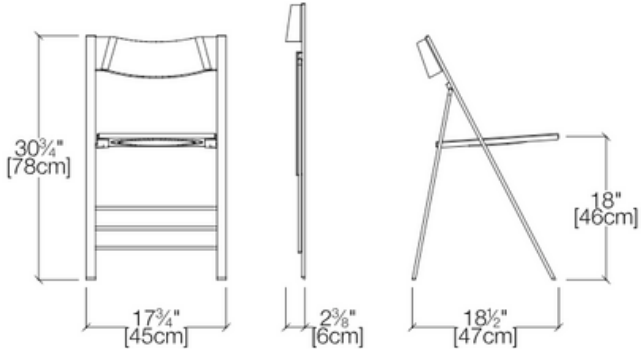

FINISHES

T-L5 Black Lacquered Ash

M7 Black Frame