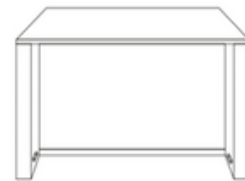

# A3 CONSOLE

Transform your dining experience with the A3 Console. With its self-storing leaves and telescopic extending mechanism, this table has a flexible design ideal for both everyday use and entertaining. When fully extended you can seat 14 people comfortably – just extend the table from one end when you need the extra space, and return the leaves into the internal storage compartment when you're finished dining.