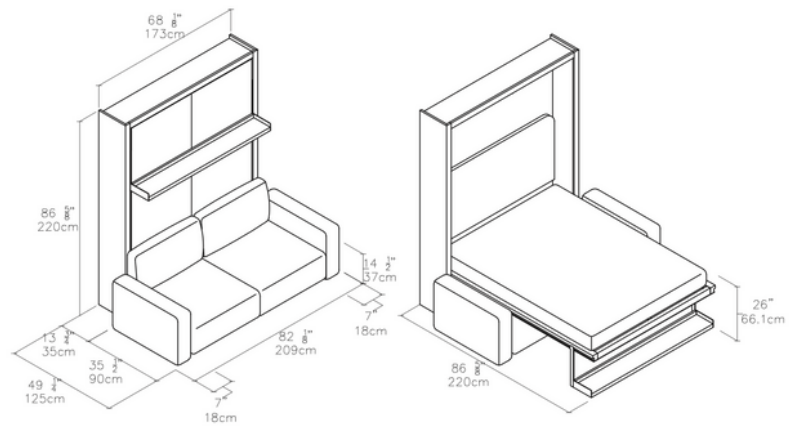

# SWING SECTIONAL

Swing Sectional is a vertically-opening wall bed with a queen bed and a nine-foot sofa with retractable chaise, allowing you to create an L-shaped or straight sofa configuration as desired. Swing features an extruded aluminum bed base with an integrated cable-assist mechanism, hidden under-seat storage, and ten linear feet of shelving.