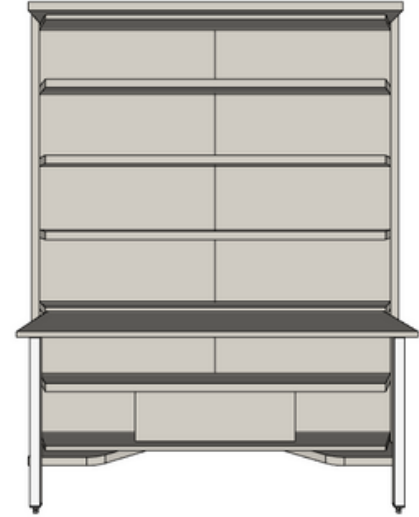

# LGM TAVOLO

LGM is a rotating wall bed with a queen-size bed, pull-out nightstands, and a full-height bookshelf system providing 42 linear feet of shelving. The unique, patented revolving mechanism allows items on the shelves to remain in place when the bed is open. Optional 5 foot fold down table available on front.

## FINISHES

White Melamine Structure & Shelves

Oak Moro Melamine Back Panel

Naomi 213 Tight Headboard

# LGM TAVOLO - FLOOR MODEL

LGM is a rotating wall bed with a queen-size bed, pull-out nightstands, and a full-height bookshelf system providing 42 linear feet of shelving. The unique, patented revolving mechanism allows items on the shelves to remain in place when the bed is open. Optional 5 foot fold down table available on front.