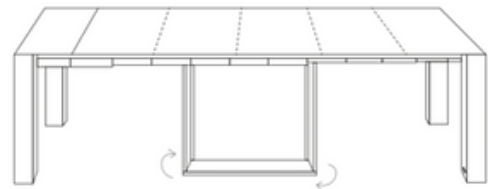

98/156/272/330 X 112 H.75
h 4x - 14x

FINISHES

W10 Canaletto Walnut