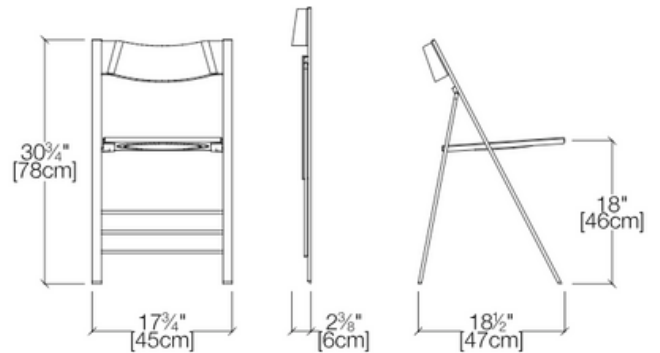

FINISHES

T-L6 Grey Lacquered Ash

AL2 Satin Aluminum Frame