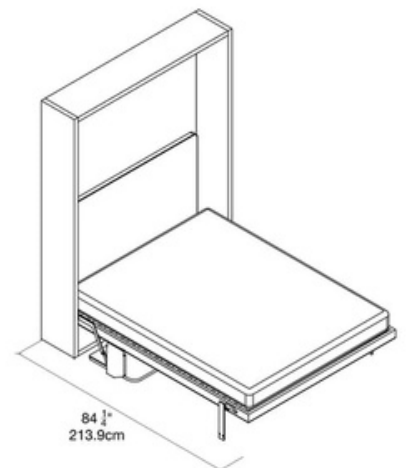

# PENELOPE 2 BOARD

Penelope 2 Board is a vertically-opening queen-size wall bed with concealed pistons and a patented soft-open/close mechanism. Featuring an integrated five-foot desk, the unique pivoting mechanism allows the desk to remain level as the bed opens, so items on the surface can stay in place even after the bed is open.

**Can be sold without desk to make it a standard wall bed.**

## FINISHES

White Melamine Structure

Grafite Melamine Desk

Naomi 13 Tight Headboard