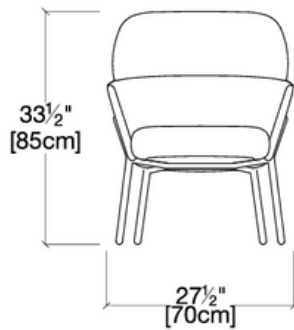

FINISHES

Fabric - Col. Gravier

Fabric - Col. Noir