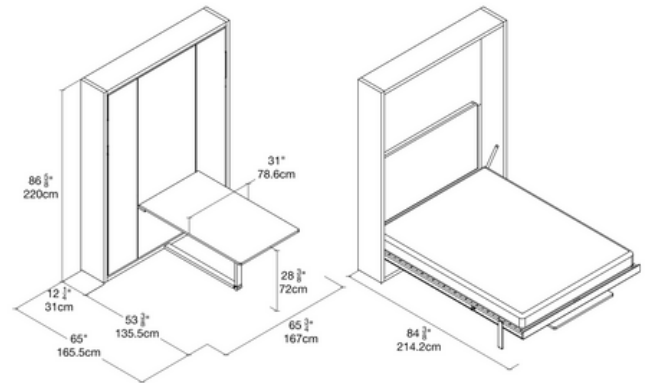

FINISHES

White Melamine Structure

Onice Lacquer Table

Naomi 213 Sofa