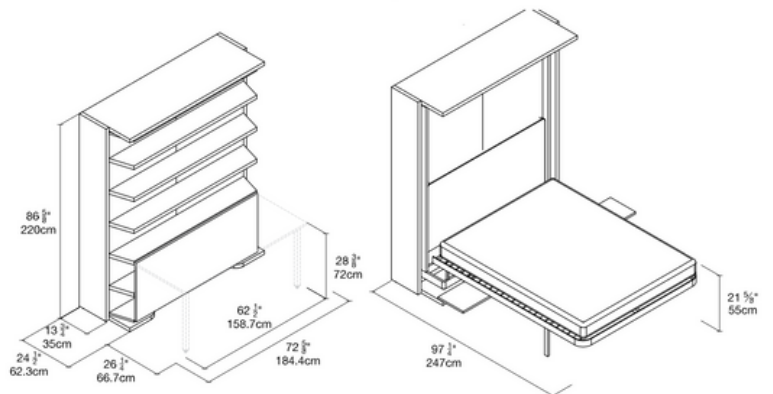

# LGM TAVOLO

LGM is a rotating wall bed with a queen-size bed, pull-out nightstands, and a full-height bookshelf system providing 42 linear feet of shelving. The unique, patented revolving mechanism allows items on the shelves to remain in place when the bed is open. Optional 5 foot fold down table available on front.