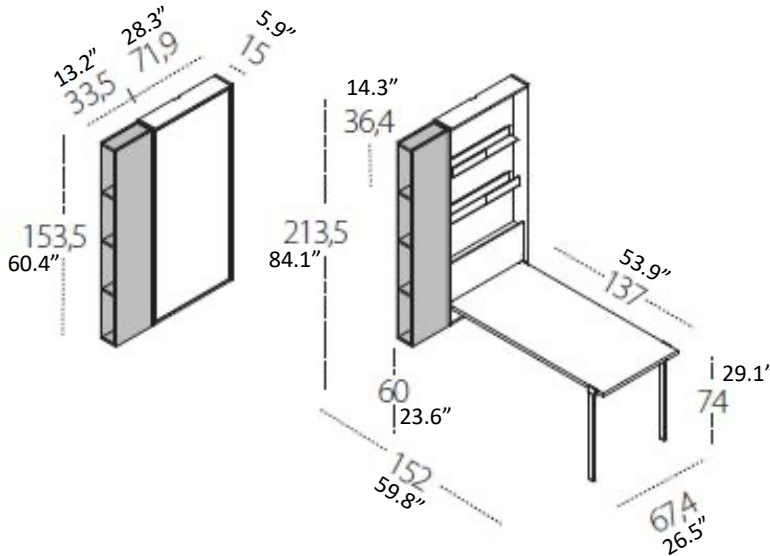

Wally

Wall-Mounted, Drop-Leaf Table

Wally

SPECS

Wally Office

Wally Plus

Wally

Calgary
Vancouver
Mexico City

Los Angeles
Seattle
Toronto

New York City
Washington, D.C.
San Francisco

SPECS

Wally Office + Libreria

Wally Plus + Libreria

FINISHES / OPTIONS

Optional features include remote controlled LED lighting, internal outlets and USB ports, and internal metal shelves. Also available as Wally Plus, which features a 10" deep storage element.