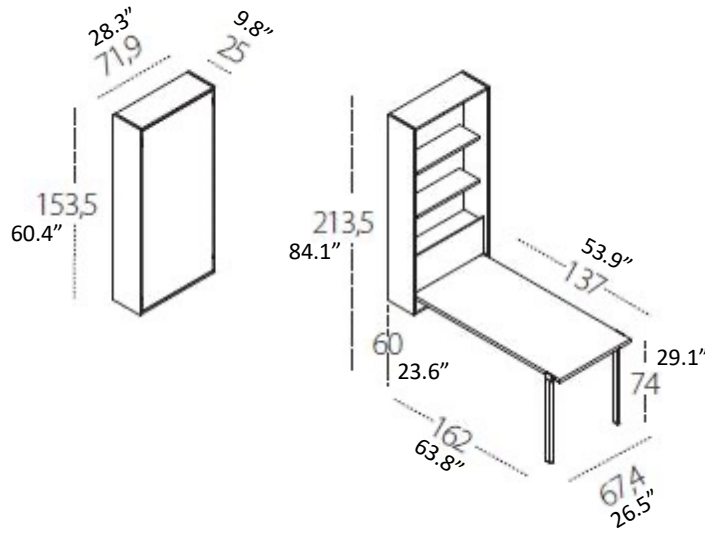

Wally

Wall-Mounted, Drop-Leaf Table

Wally

SPECS

Wally Office

Wally Plus

Wally

Calgary
Vancouver
Mexico City

Los Angeles
Seattle
Toronto

New York City
Washington, D.C.
San Francisco

SPECS

Wally Office + Libreria

Wally Plus + Libreria

FINISHES / OPTIONS

Optional features include remote controlled LED lighting, internal outlets and USB ports, and internal metal shelves. Also available as Wally Plus, which features a 10" deep storage element.