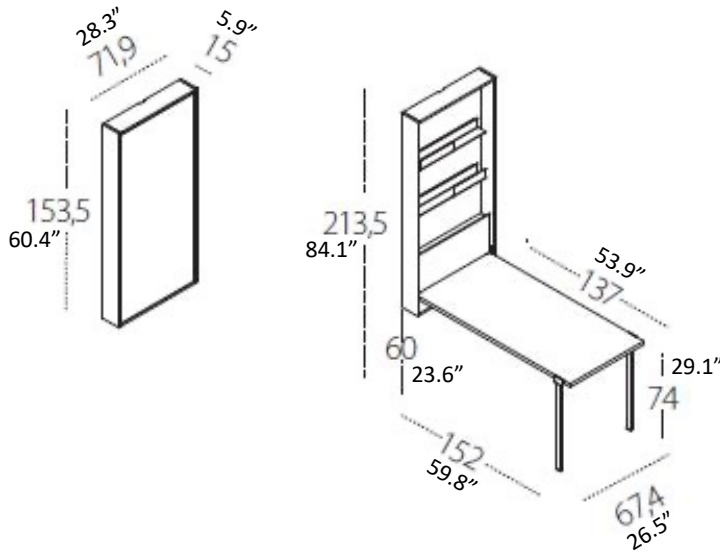

Wally

Wall-Mounted, Drop-Leaf Table

Wally

SPECS

Wally Office

Wally Plus

Wally

Calgary
Vancouver
Mexico City

Los Angeles
Seattle
Toronto

New York City
Washington, D.C.
San Francisco

SPECS

Wally Office + Libreria

Wally Plus + Libreria

FINISHES / OPTIONS

Optional features include remote controlled LED lighting, internal outlets and USB ports, and internal metal shelves. Also available as Wally Plus, which features a 10" deep storage element.