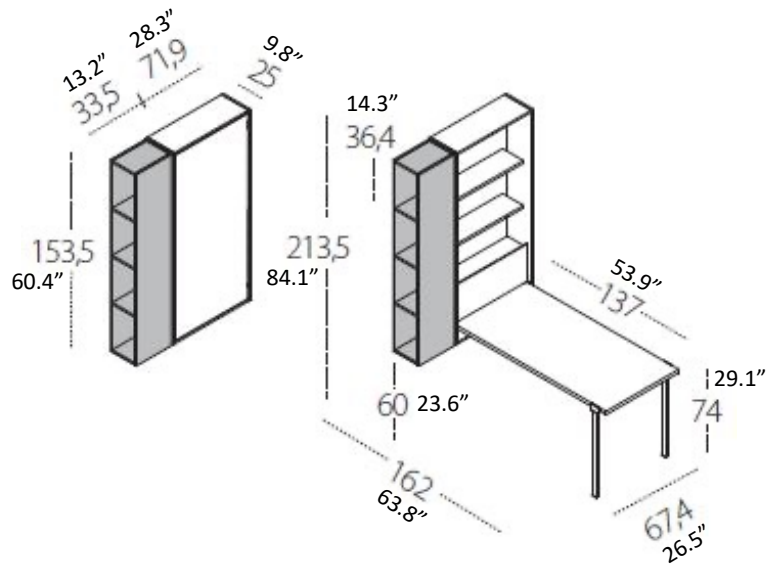

Los Angeles
Seattle
Toronto

New York City
Washington, D.C.
San Francisco

SPECS

Wally Office + Libreria

Wally Plus + Libreria

FINISHES / OPTIONS

Optional features include remote controlled LED lighting, internal outlets and USB ports, and internal metal shelves. Also available as Wally Plus, which features a 10" deep storage element.