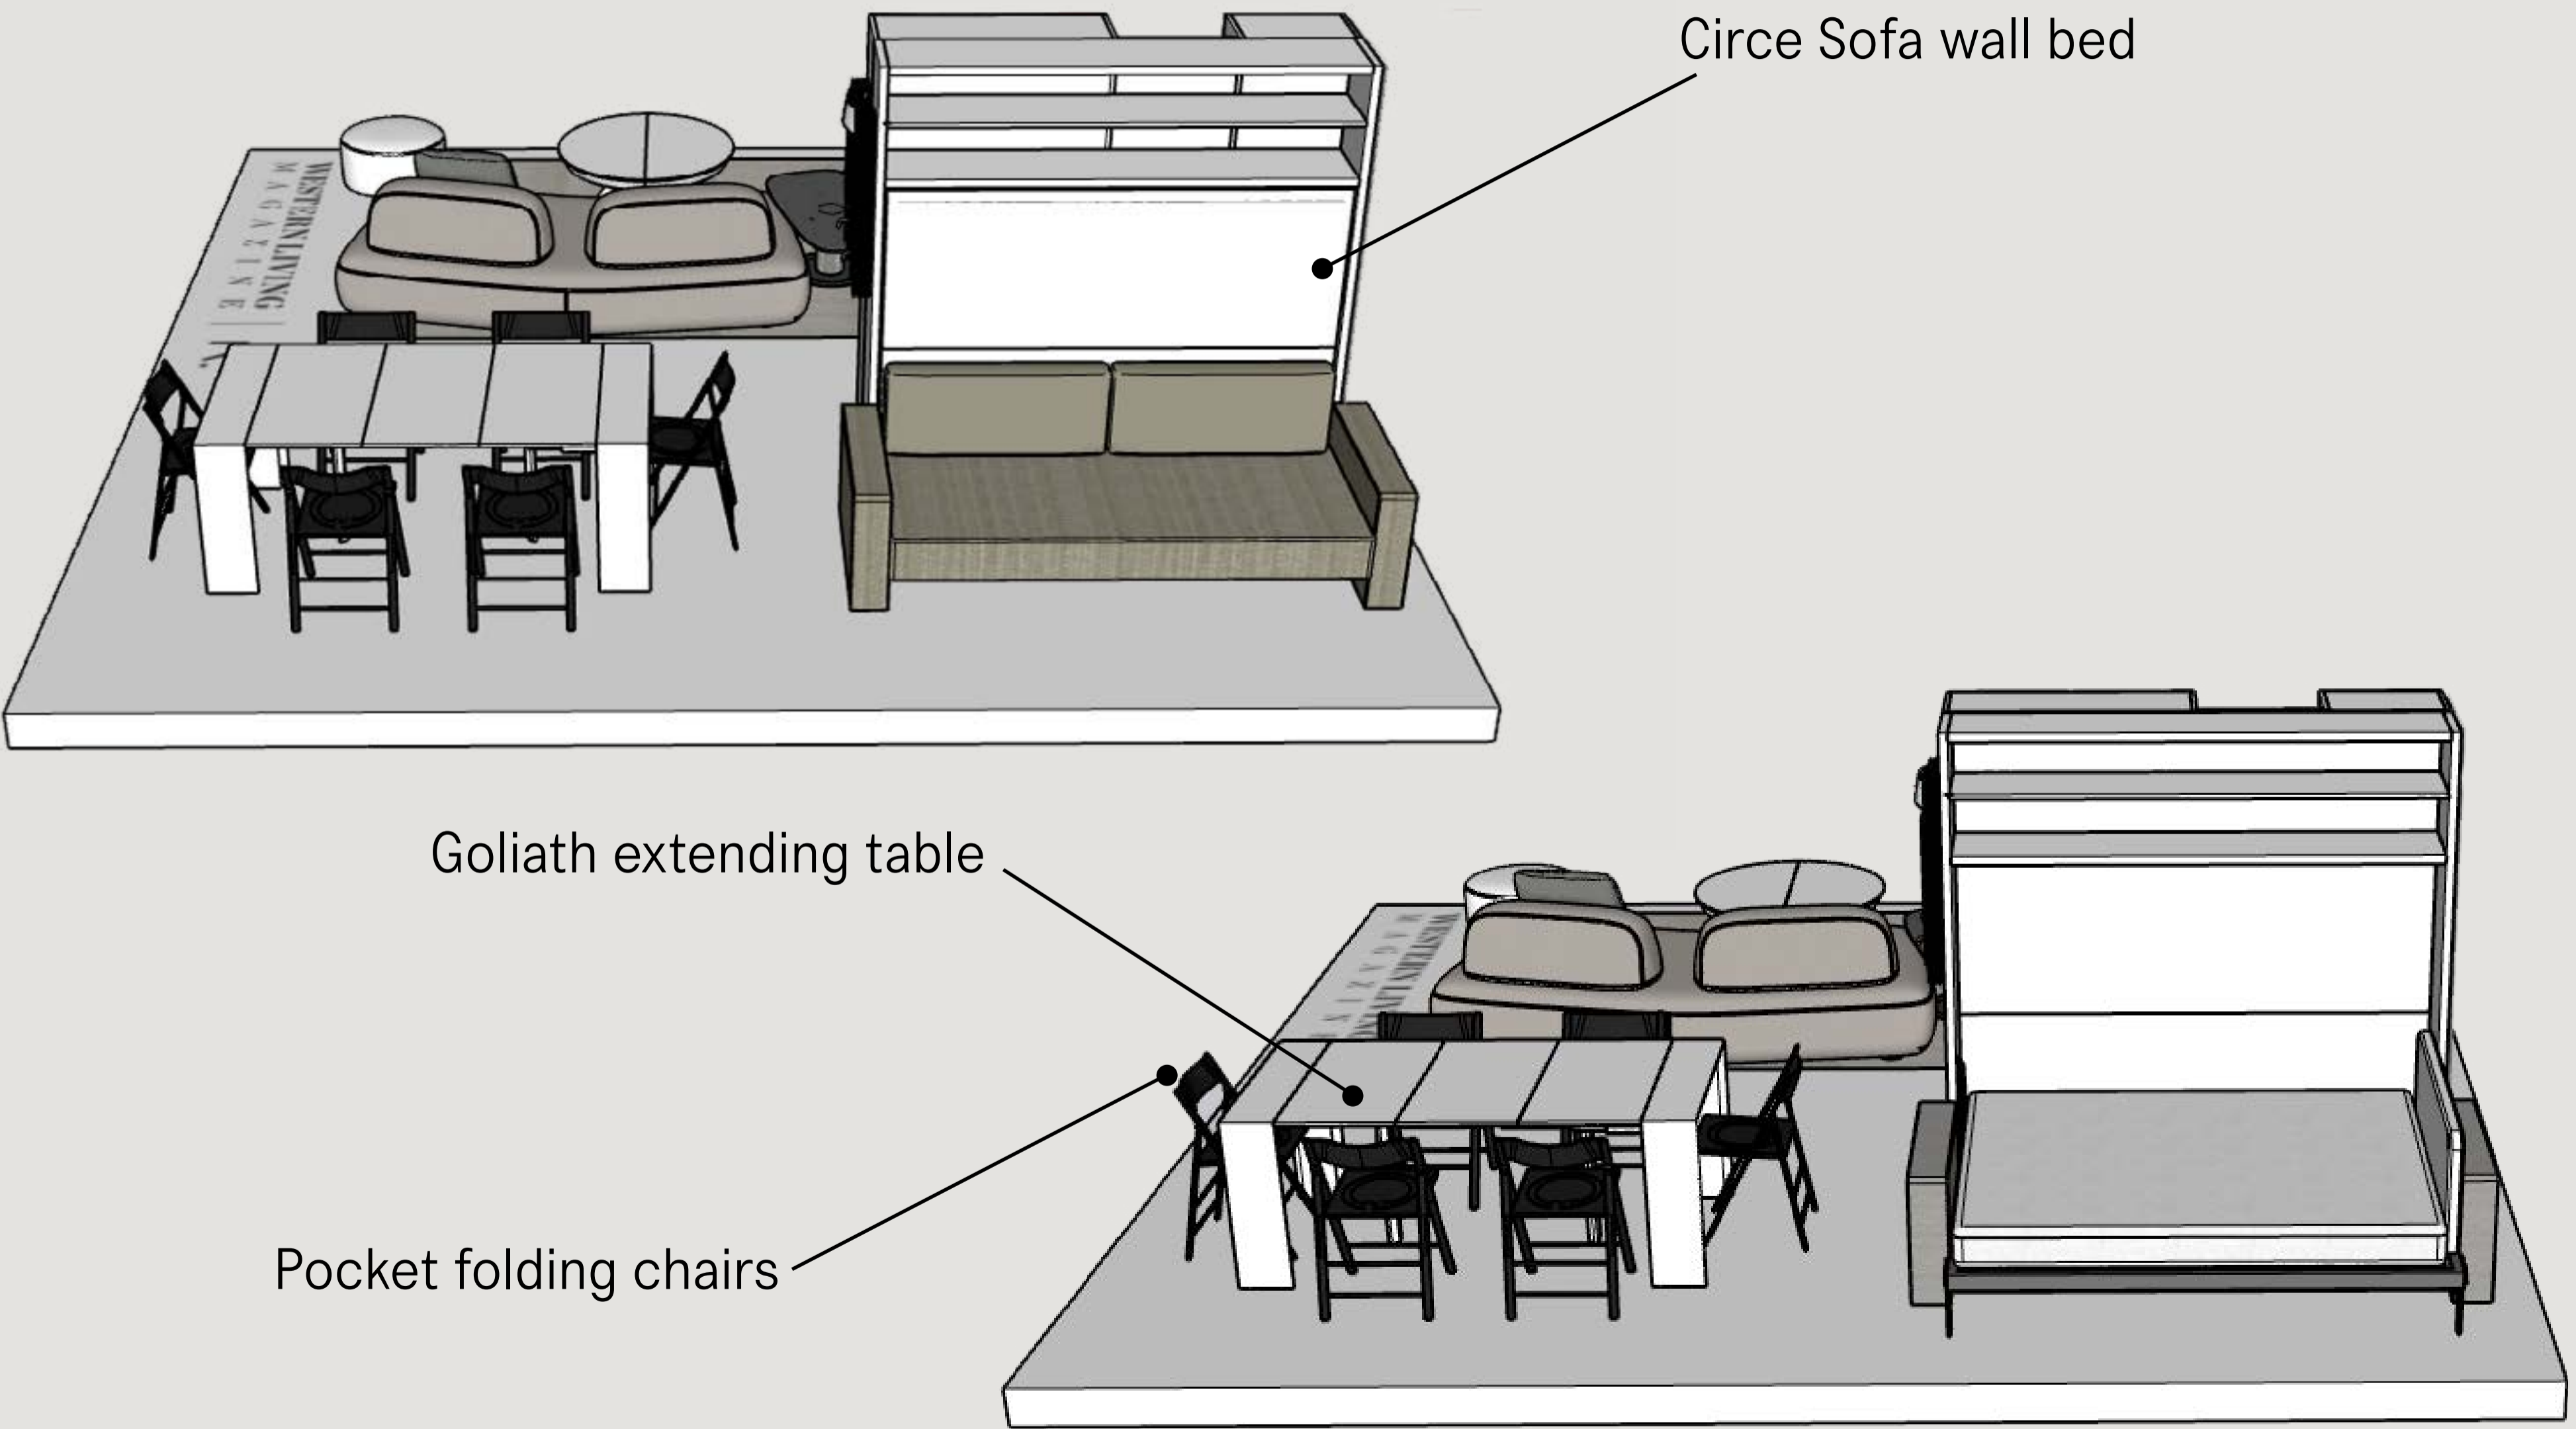

Retail Price: \$6,750

Curve is a modular sofa with moveable backrests, allowing you to configure it in any number of setups.

Soleil coffee table is a height adjustable table which expands to seat up to six people as a dining table.

Western Living room 2:  
Goliath extending table, Pocket folding chairs, Circe Sofa wall bed

Circe Sofa wall bed

Goliath extending table

Pocket folding chairs

Retail Price: \$6,530

Retail Price: \$340 each

Retail Price: \$16,870

Goliath is an console table that expands to seat up to ten people when fully extended.

Circe Sofa is a horizontally opening queen-sized wall bed with an integrated three-seat sofa.