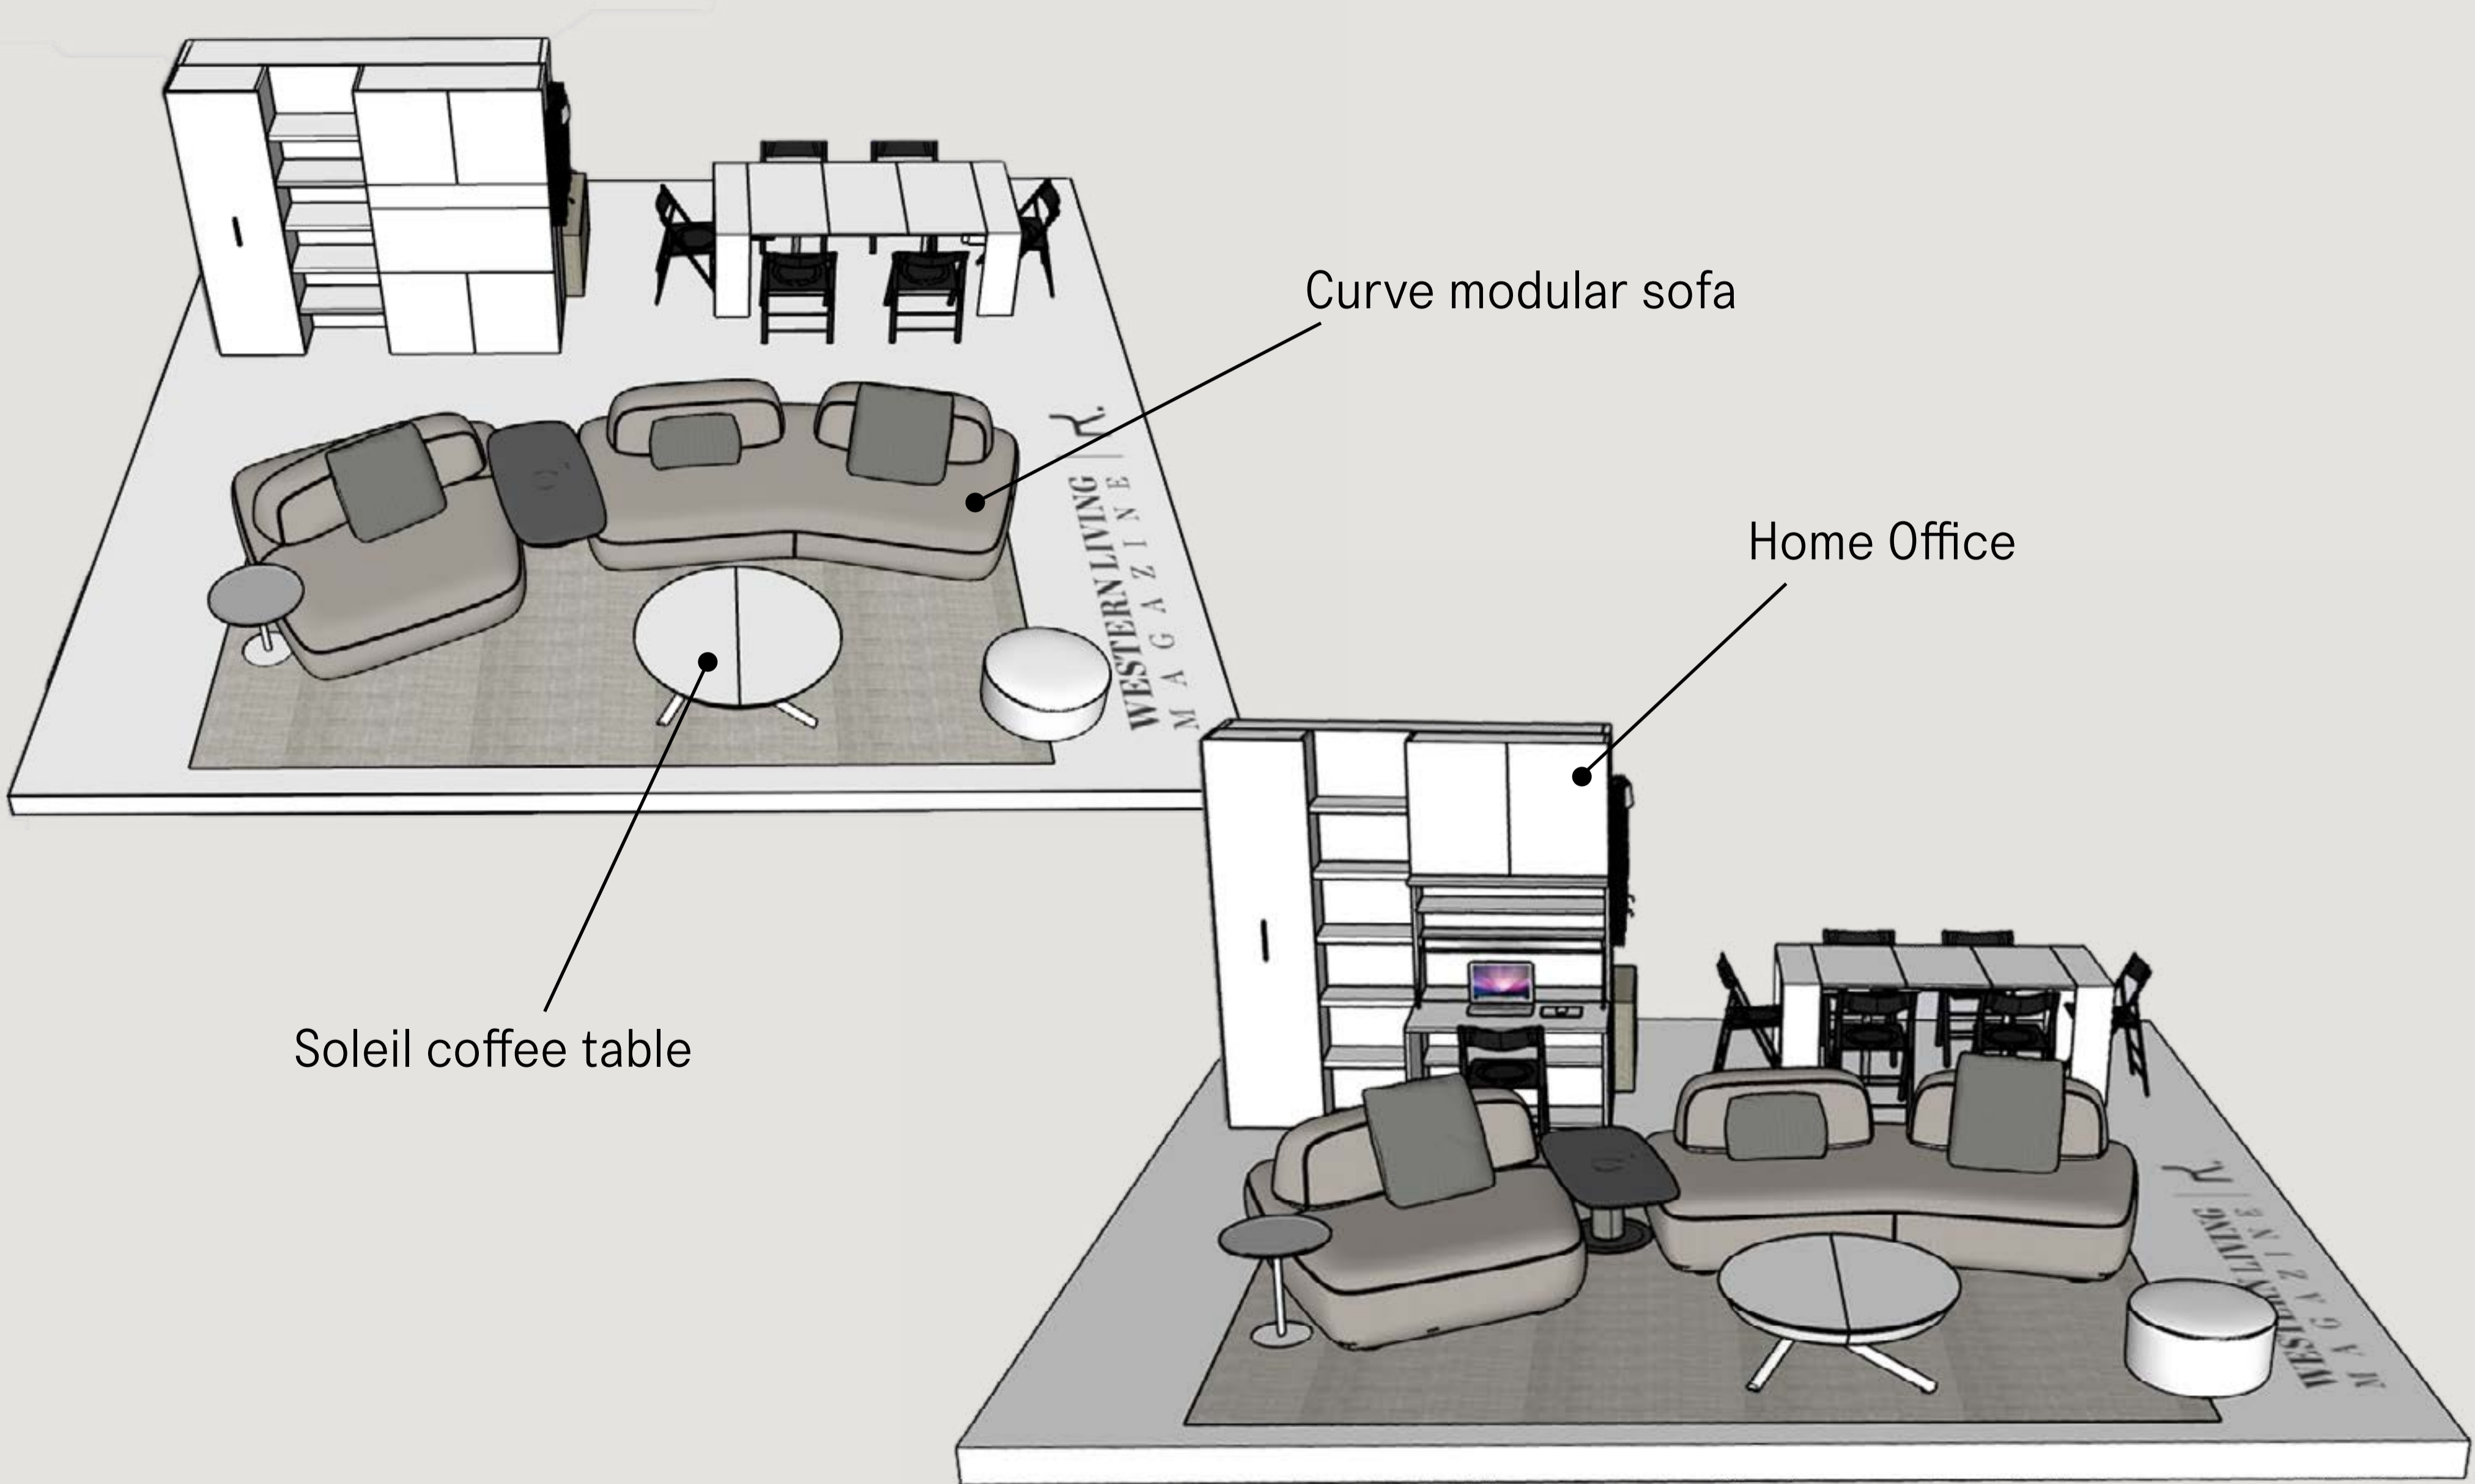

R.

Living

West

W

Furnished by

Resource Furniture

IDS West 2023

Western Living room 1:

Curve sofa, Home Office & shelving/cabinet, Soleil coffee table

Curve modular sofa

Home Office

Soleil coffee table

Retail Price: \$6,750

Curve is a modular sofa with moveable backrests, allowing you to configure it in any number of setups.

Soleil coffee table is a height adjustable table which expands to seat up to six people as a dining table.

Retail Price: \$6,530

Retail Price: \$340 each

Retail Price: \$16,870

Goliath is an console table that expands to seat up to ten people when fully extended.

Circe Sofa is a horizontally opening queen-sized wall bed with an integrated three-seat sofa.