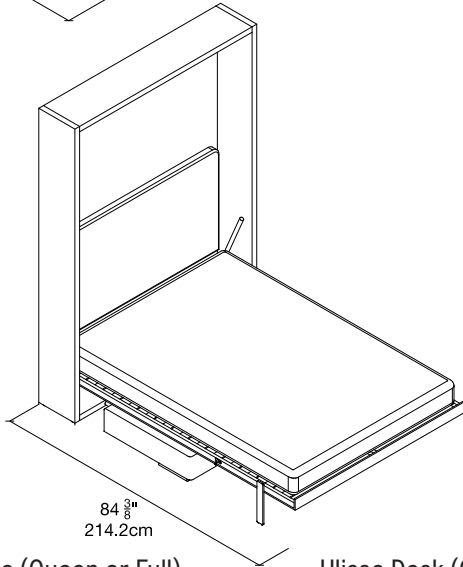

# Ulisse Sofa

Full or Queen Vertical Sofa Wall Bed

Resource

# Ulisse Sofa

SPECS

156 (Full)

167 (Queen)

Ulisse (Queen or Full)

Ulisse Desk (Queen)

Ulisse Dining (Queen)

ALSO AVAILABLE