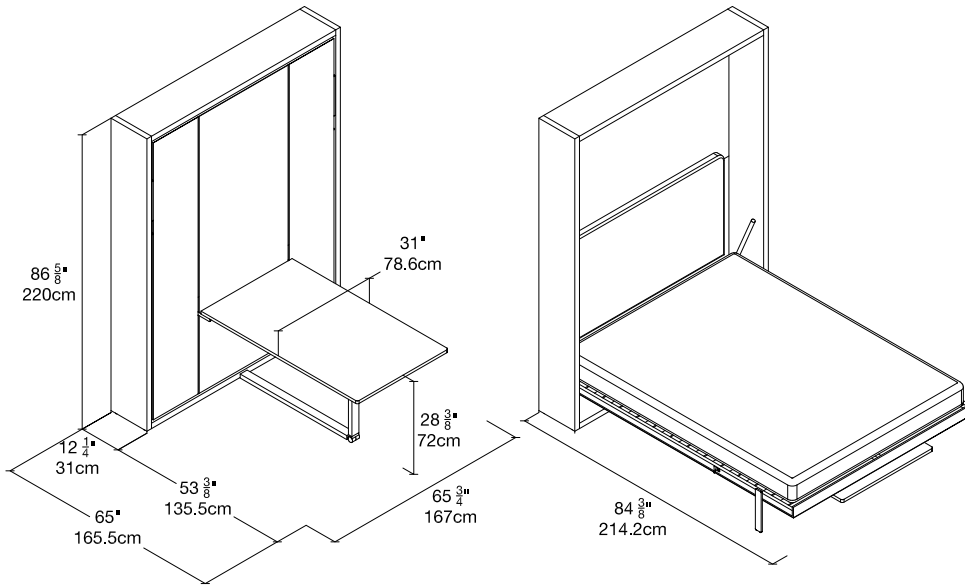

Ulisse Dining

SPECS

ALSO AVAILABLE

FINISHES / OPTIONS

Components available in a wide variety of VOC-free matte lacquers, melamine finishes and wood veneer finishes.
Four exclusive mattress options.
Interior LED lighting.
Headboard upholstered in fabric or leather.