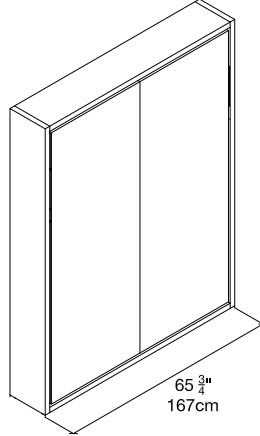

# Ulisse

Full or Queen Vertical Wall Bed

# Ulisse

SPECS

Ulisse 156 (Full)

Ulisse 167 (Queen)

ALSO AVAILABLE

Ulisse Desk (Queen)

Ulisse Dining (Queen)

Ulisse Sofa (Queen or Full)