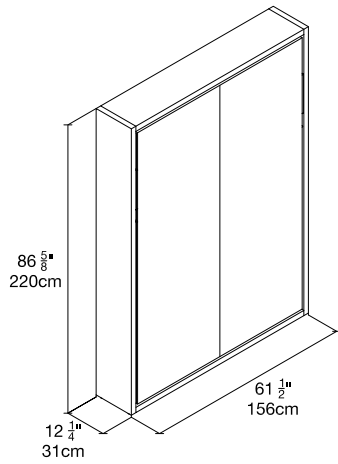

# Ulisse

Full or Queen Vertical Wall Bed

# Ulisse

SPECS

Ulisse 156 (Full)

Ulisse 167 (Queen)

ALSO AVAILABLE

Ulisse Desk (Queen)

Ulisse Dining (Queen)

Ulisse Sofa (Queen or Full)