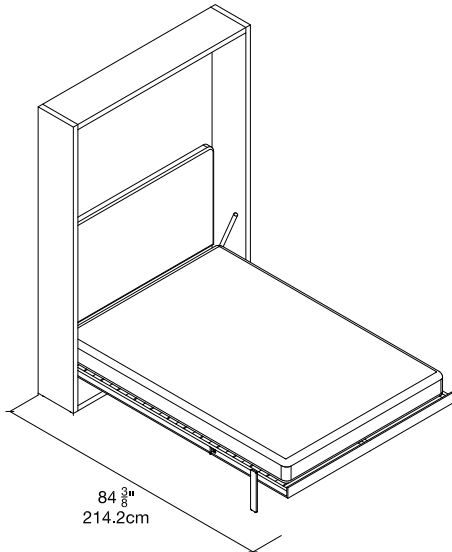

# Ulisse

Full or Queen Vertical Wall Bed

# Ulisse

SPECS

Ulisse 156 (Full)

Ulisse 167 (Queen)

ALSO AVAILABLE

Ulisse Desk (Queen)

Ulisse Dining (Queen)

Ulisse Sofa (Queen or Full)