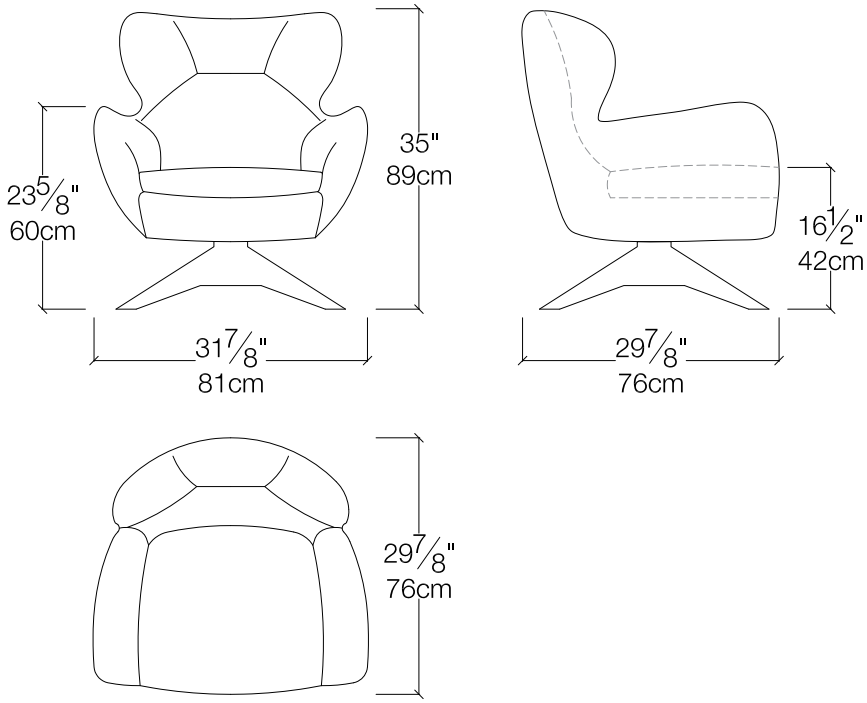

Tulip

SPECS

FINISHES

Available in a variety of fabrics and leathers.
Swivel base in ash wood (natural oak or wenge finish).
Lacquered colors available upon request.