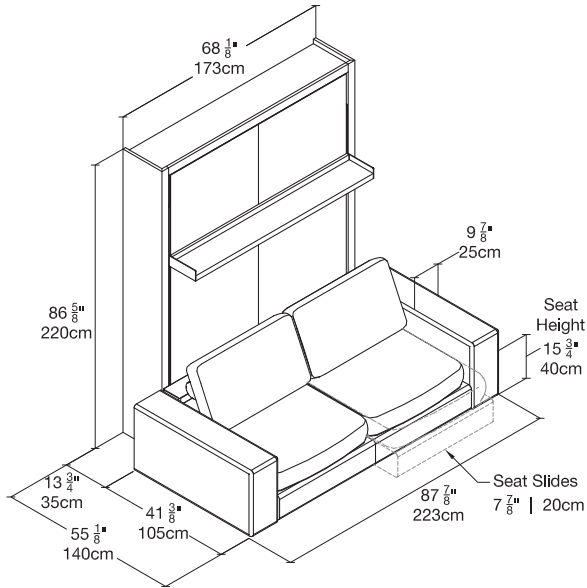

Tango Sofa

Queen Vertical Sofa Wall Bed

Tango Sofa

SPECS

Tango 223

Tango 270

FINISHES / OPTIONS

Tango 270 available for left or right side direction. Components available in a wide variety of VOC-free matte lacquers and melamine finishes. Three exclusive mattress options. Mattress dimensions are 60 5/8" x 79 1/2" x 7" | 154 x 202 x 18 cm. Interior LED lighting available. Armrest tray. Headboard upholstered in fabric or leather.