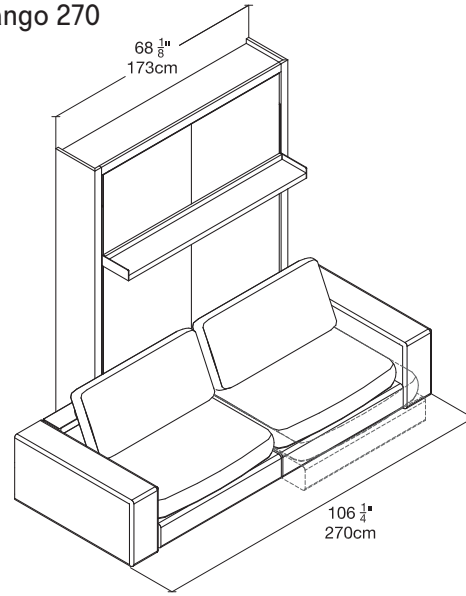

Tango Sofa

Queen Vertical Sofa Wall Bed

Tango Sofa

SPECS

Tango 223

Tango 270

FINISHES / OPTIONS

Tango 270 available for left or right side direction. Components available in a wide variety of VOC-free matte lacquers and melamine finishes. Three exclusive mattress options. Mattress dimensions are 60 5/8" x 79 1/2" x 7" | 154 x 202 x 18 cm. Interior LED lighting available. Armrest tray. Headboard upholstered in fabric or leather.