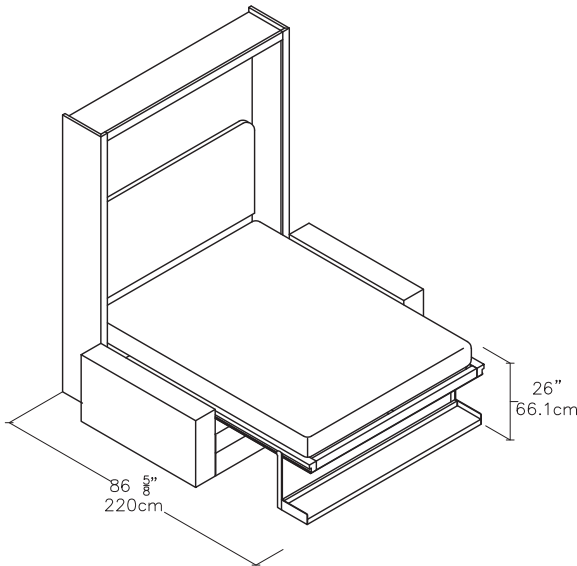

Tango Sofa

Queen Vertical Sofa Wall Bed

Tango Sofa

SPECS

Tango 223

Tango 270

FINISHES / OPTIONS

Tango 270 available for left or right side direction. Components available in a wide variety of VOC-free matte lacquers and melamine finishes. Three exclusive mattress options. Mattress dimensions are 60 5/8" x 79 1/2" x 7" | 154 x 202 x 18 cm. Interior LED lighting available. Armrest tray. Headboard upholstered in fabric or leather.