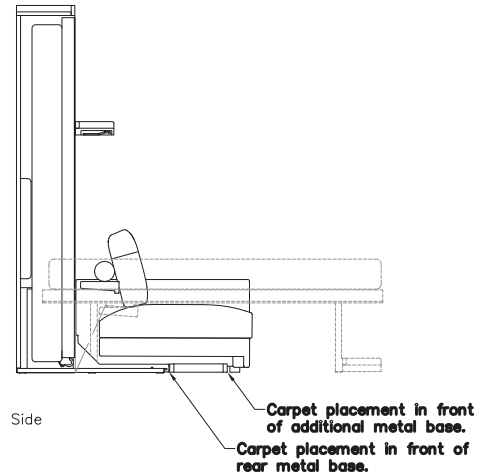

# Tango Sectional

Queen Vertical Wall Bed with Sectional Sofa

ResourceFurniture.ca

Resource

## FINISHES / OPTIONS

All models available for left or right side directions. Modular arrangements must end with an end unit or armrest. Components available in a wide variety of VOC-free matte lacquers and melamine finishes. Three exclusive mattress options. Mattress dimensions are 60 5/8" x 79 1/2" x 7" | 154 x 202 x 18 cm. Interior LED lighting available. Armrest tray. Headboard upholstered in fabric or leather.