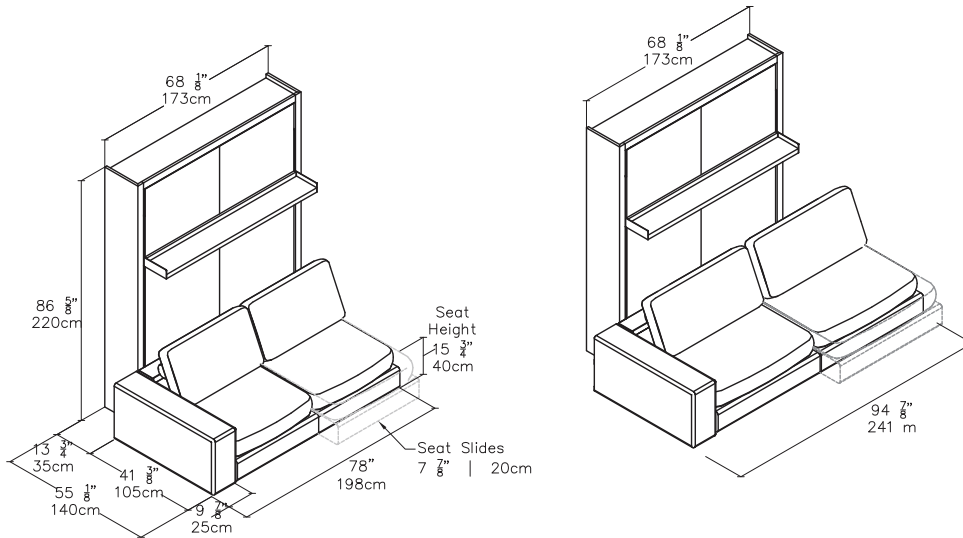

# Tango Sectional

Queen Vertical Wall Bed with Sectional Sofa

ResourceFurniture.ca

Resource

## FINISHES / OPTIONS

All models available for left or right side directions. Modular arrangements must end with an end unit or armrest. Components available in a wide variety of VOC-free matte lacquers and melamine finishes. Three exclusive mattress options. Mattress dimensions are 60 5/8" x 79 1/2" x 7" | 154 x 202 x 18 cm. Interior LED lighting available. Armrest tray. Headboard upholstered in fabric or leather.