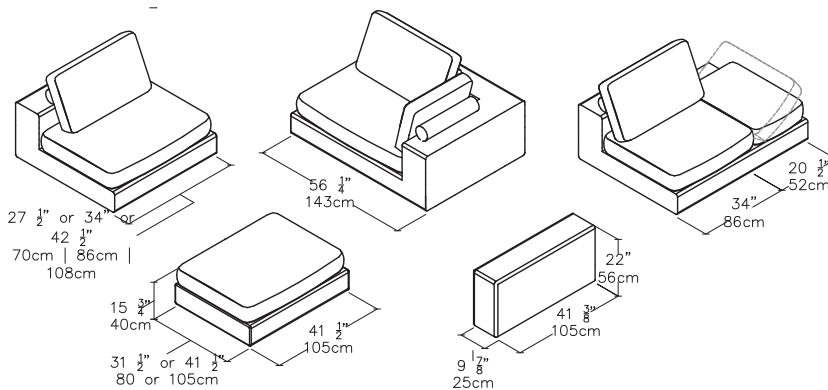

## FINISHES / OPTIONS

All models available for left or right side directions. Modular arrangements must end with an end unit or armrest. Components available in a wide variety of VOC-free matte lacquers and melamine finishes. Three exclusive mattress options. Mattress dimensions are 60 5/8" x 79 1/2" x 7" | 154 x 202 x 18 cm. Interior LED lighting available. Armrest tray. Headboard upholstered in fabric or leather.