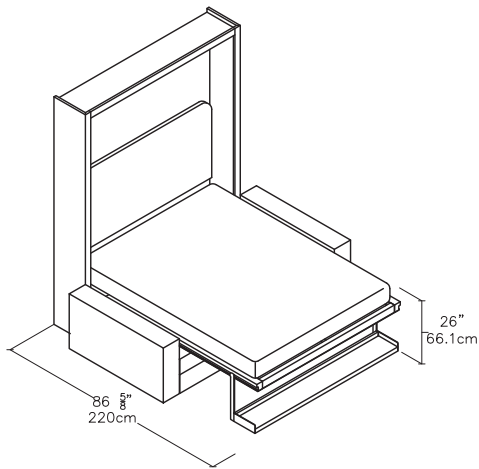

# Tango Sectional

Queen Vertical Wall Bed with Sectional Sofa

ResourceFurniture.ca

Resource

## FINISHES / OPTIONS

All models available for left or right side directions. Modular arrangements must end with an end unit or armrest. Components available in a wide variety of VOC-free matte lacquers and melamine finishes. Three exclusive mattress options. Mattress dimensions are 60 5/8" x 79 1/2" x 7" | 154 x 202 x 18 cm. Interior LED lighting available. Armrest tray. Headboard upholstered in fabric or leather.