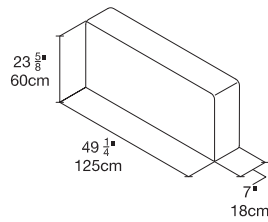

## SPECS

## ADD ONS

Shallow Arm

Deep Arm

## FINISHES / OPTIONS

Components available in a wide variety of VOC-free matte lacquers and melamine finishes. Three exclusive mattress options. Mattress dimensions are 60 5/8" x 79 1/2" x 7" | 154 x 202 x 18 cm. Interior LED lighting available. Headboard upholstered in fabric or leather.