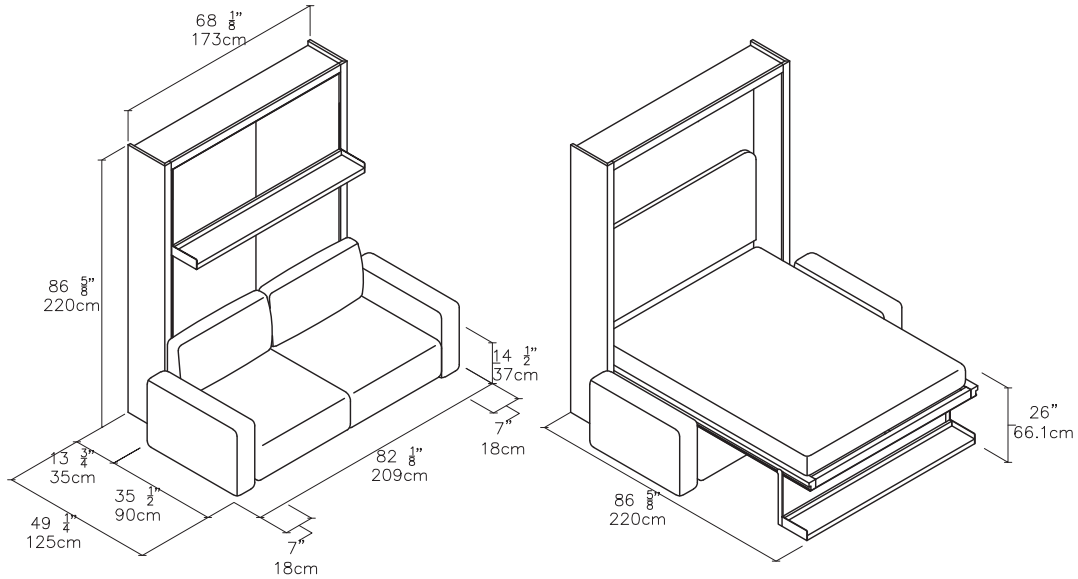

Swing 0

SPECS