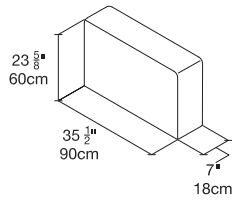

Swing

ADD ONS

Shallow Arm