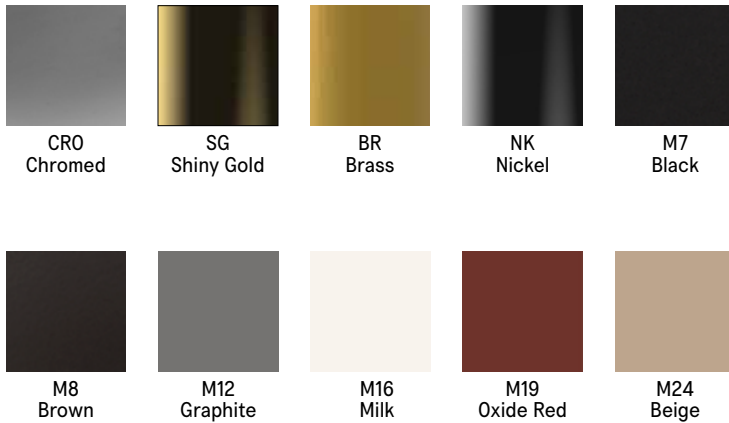

Strike Collection

Dining Chair, Lounge Chair, and Barstool

Strike Collection

Toronto
Vancouver
San Francisco
Seattle
Calgary
Los Angeles
New York City

SPECS

Strike - P (Dining)

Strike - L (Lounge)

Strike - SG-4 (Bar)

FINISHES

Seat and back available in a wide range of fabrics, leathers, COM or COL.

resource