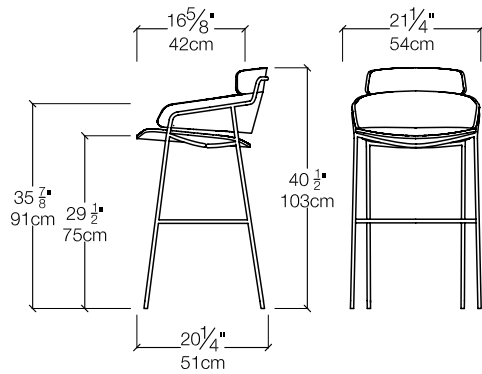

Strike Collection

Dining Chair, Lounge Chair, and Barstool

Strike Collection

Toronto
Vancouver
San Francisco
Seattle
Calgary
Los Angeles
New York City

SPECS

Strike - P (Dining)

Strike - L (Lounge)

Strike - SG-4 (Bar)