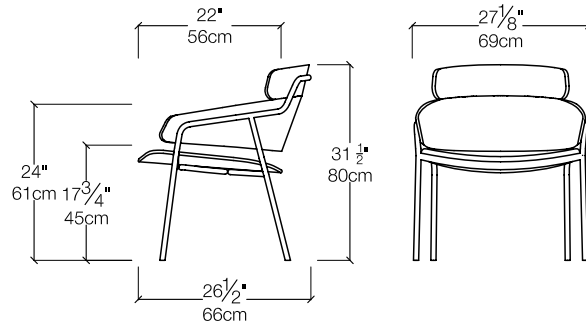

Strike Collection

Dining Chair, Lounge Chair, and Barstool

Strike Collection

Toronto
Vancouver
San Francisco
Seattle
Calgary
Los Angeles
New York City

SPECS

Strike - P (Dining)

Strike - L (Lounge)

Strike - SG-4 (Bar)