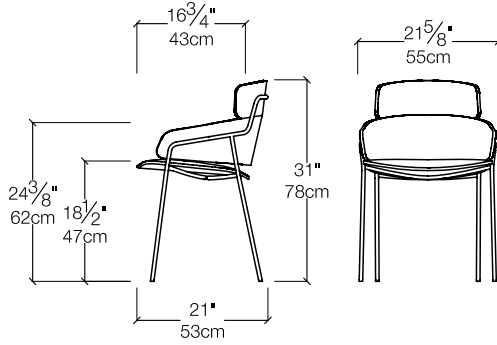

Strike Collection

Dining Chair, Lounge Chair, and Barstool

Strike Collection

Toronto
Vancouver
San Francisco
Seattle
Calgary
Los Angeles
New York City

SPECS

Strike - P (Dining)

Strike - L (Lounge)

Strike - SG-4 (Bar)