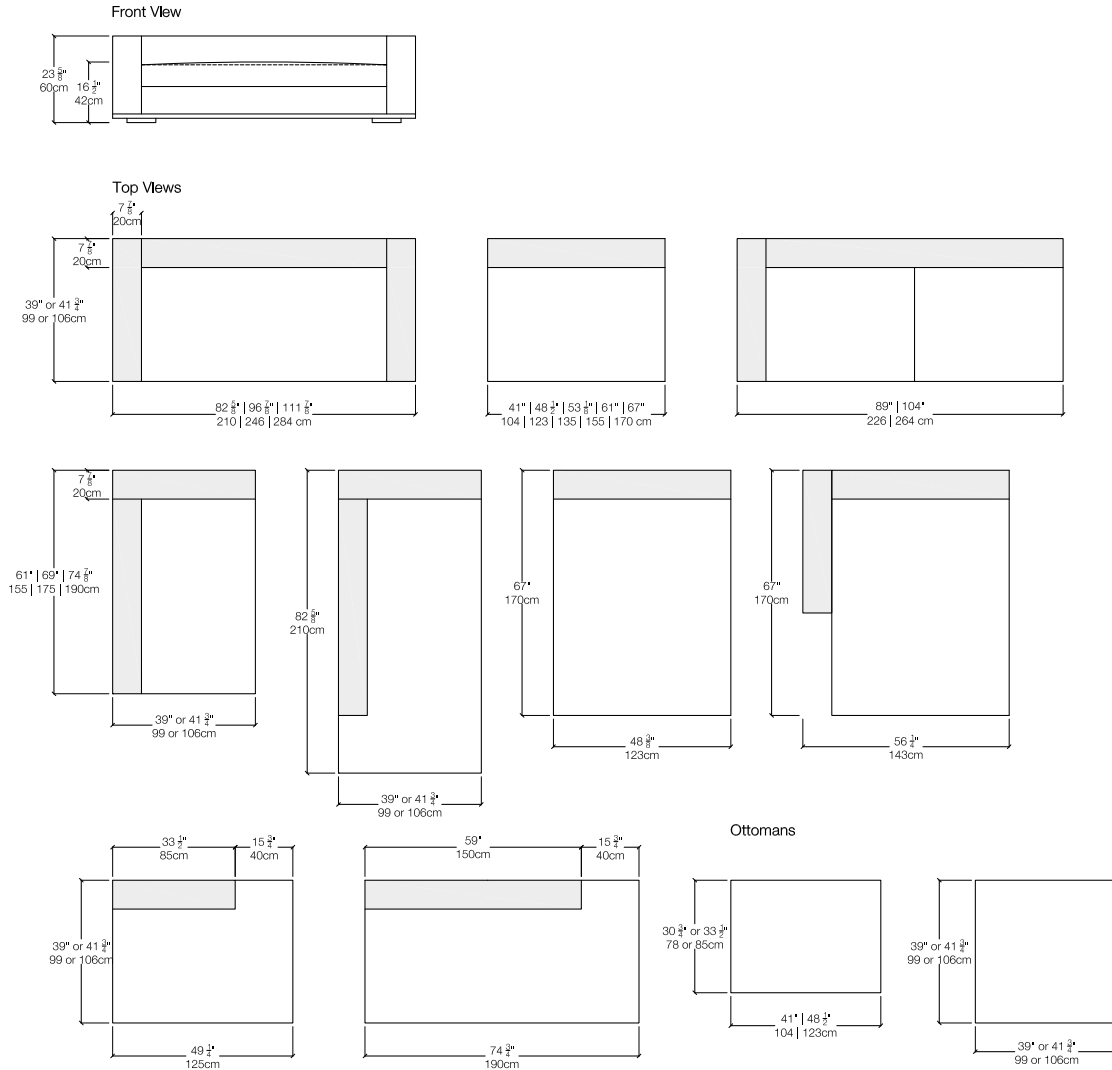

Calgary

Los Angeles

New York City

SPECS

OPTIONS

Pillows with Bolster

20" x 24 1/2"	20" x 28 3/8"	20" x 32 1/4"
51 x 62cm	51 x 72cm	51 x 82cm

Pillows

17 3/4" x 17 3/4"	19 5/8" x 19 5/8"	23 5/8" x 21 5/8"	23 5/8" x 23 5/8"	27" x 27"
45 x 45cm	50 x 50cm	60 x 55cm	60 x 60cm	69 x 69cm

Lumbar Rest

24 7/8" x 13"
63 x 33cm

All single arm elements available in Left or Right facing versions.

Side Table slides under seat cushion: available widths in 18 7/8" or 22" | 48 or 68cm.

Wide Arm Available: 10" | 25cm (Increases sofa by 4" overall).

Available in a variety of fabrics and leathers.

Available with tubular steel lacquered base or wooden feet.