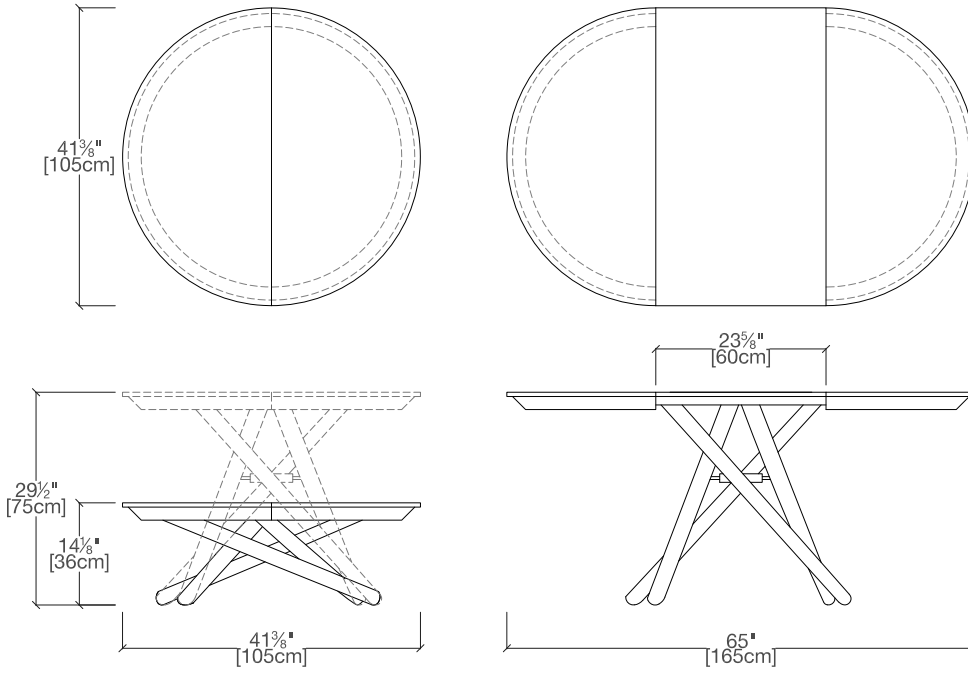

Soleil

Expanding Circular Coffee-to-Dining Table

Resource

Soleil

SPECS

TOP FINISHES

Top available in a variety of ceramic, melamine, open-pore lacquer, stained wood veneer, glass, mortar-look, and frosted glass finishes.