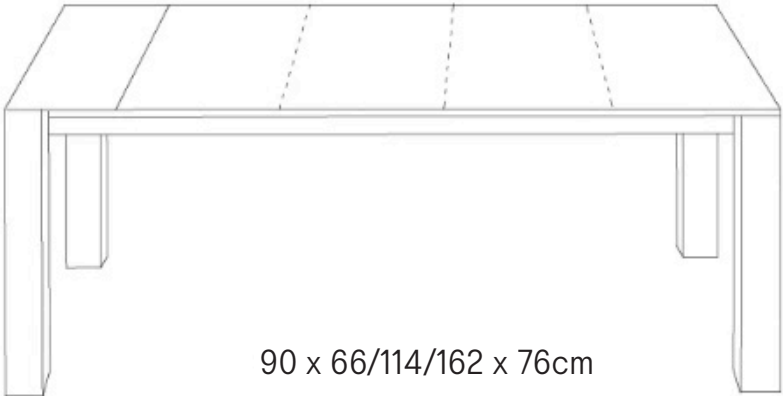

Slimmy

Transforming Console to Dining Table

Slimmy

SPECS

90 x 18 x 76cm

90 x 66/114/162 x 76cm

FINISHES

Eco Wood