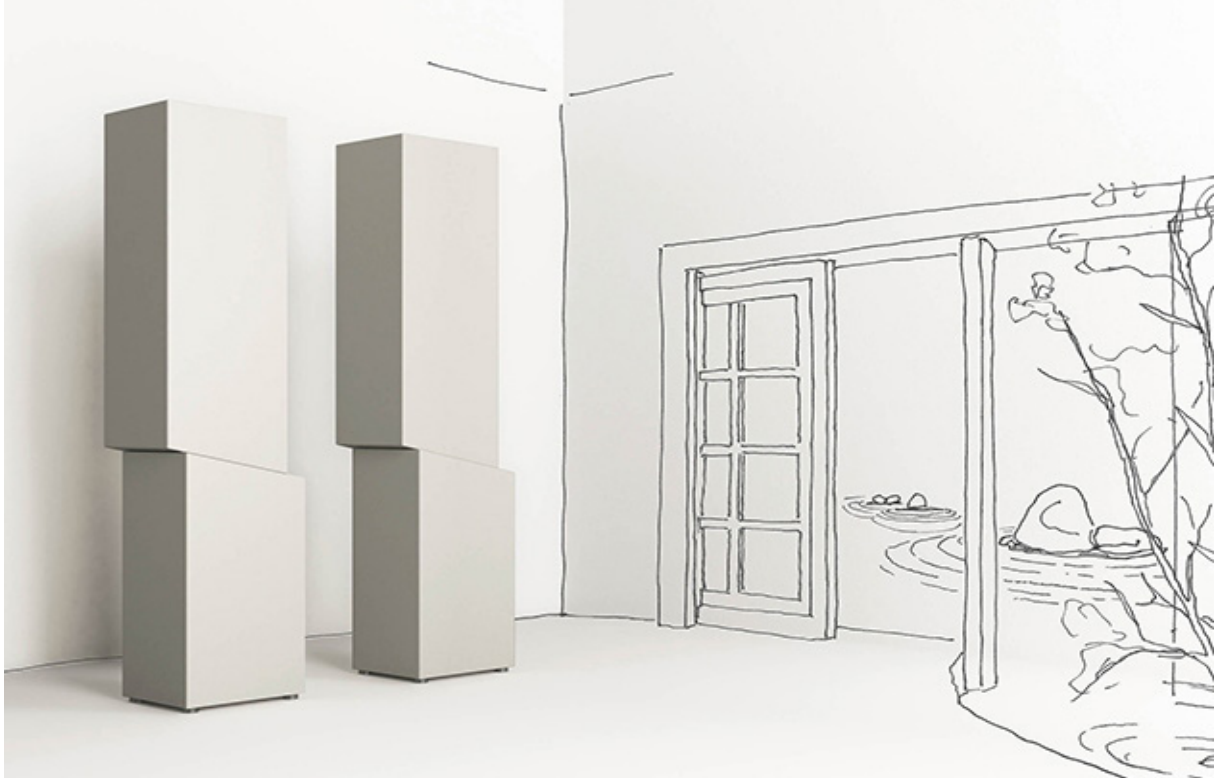

Samurai

Storage Cabinet

Samurai

SPECS

215

50

45

FINISHES