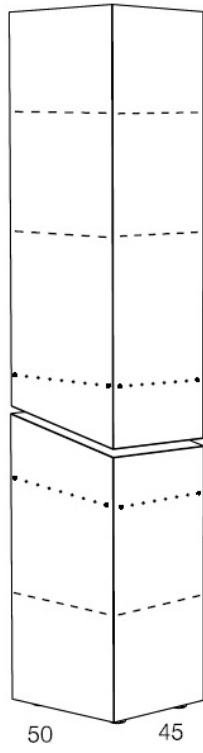

Samurai

Storage Cabinet

Samurai

SPECS

215

50

45

FINISHES