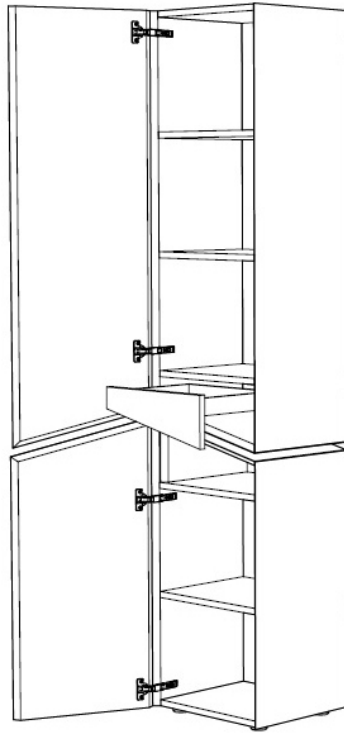

Samurai

Storage Cabinet

Samurai

SPECS

215

50

45

FINISHES