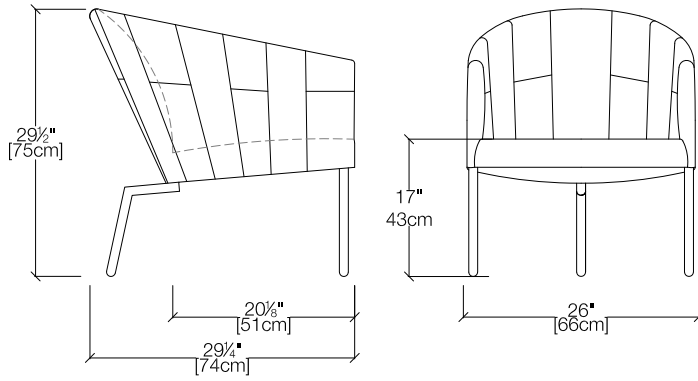

Rumba

Arm Chair

Rumba

SPECS

OPTIONS

Armchair fully upholstered in a wide range of fabrics, leathers or COM." Frame made of steel and polypropylene. Base available in high gloss chrome, black chrome or lacquered.