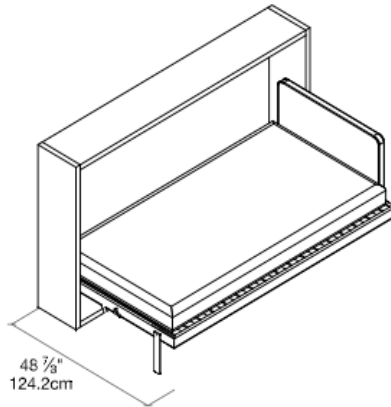

Poppi Desk

Twin or Intermediate Horizontal Wall Bed with Lift-Up Table

Poppi Desk

SPECS

POPPI 90

POPPI 120

FINISHES

Components available in white melamine and a wide variety of VOC-free matte lacquers.
 Desk option available in lacquer and wood veneers.
 Four exclusive mattress options.
 Interior LED lighting. Flip-up Headboard available in a wide variety of fabrics.