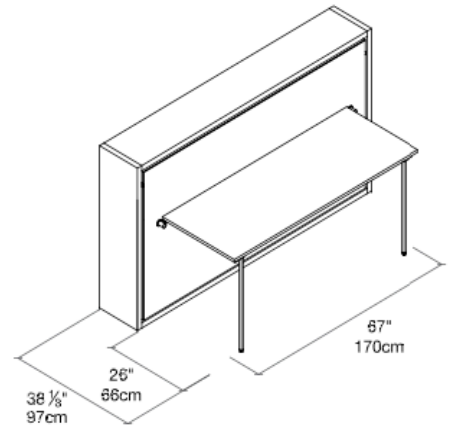

Poppi Desk

Twin or Intermediate Horizontal Wall Bed with Lift-Up Table

Poppi Desk

SPECS

POPPI 90

POPPI 120

FINISHES

Components available in white melamine and a wide variety of VOC-free matte lacquers.
 Desk option available in lacquer and wood veneers.
 Four exclusive mattress options.
 Interior LED lighting. Flip-up Headboard available in a wide variety of fabrics.