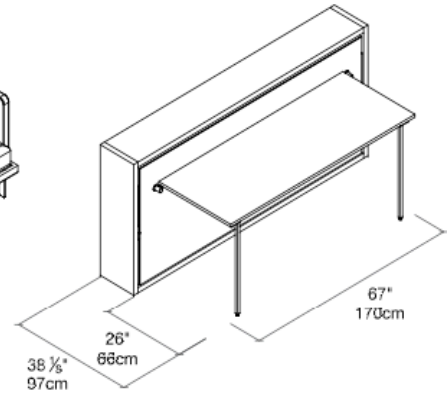

Poppi Desk

Twin or Intermediate Horizontal Wall Bed with Lift-Up Table

Poppi Desk

SPECS

POPPI 90

POPPI 120

FINISHES

Components available in white melamine and a wide variety of VOC-free matte lacquers.
 Desk option available in lacquer and wood veneers.
 Four exclusive mattress options.
 Interior LED lighting. Flip-up Headboard available in a wide variety of fabrics.