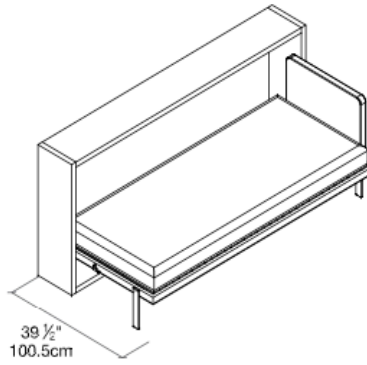

Poppi Desk

Twin or Intermediate Horizontal Wall Bed with Lift-Up Table

Poppi Desk

SPECS

POPPI 90

POPPI 120

FINISHES

Components available in white melamine and a wide variety of VOC-free matte lacquers.
 Desk option available in lacquer and wood veneers.
 Four exclusive mattress options.
 Interior LED lighting. Flip-up Headboard available in a wide variety of fabrics.