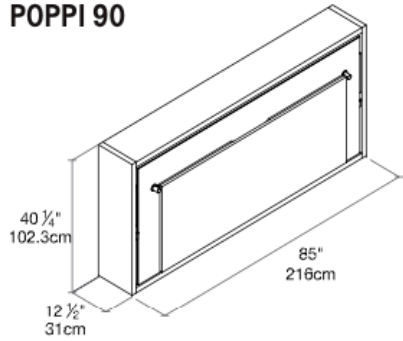

Poppi Desk

Twin or Intermediate Horizontal Wall Bed with Lift-Up Table

Poppi Desk

SPECS

POPPI 90

POPPI 120

FINISHES

Components available in white melamine and a wide variety of VOC-free matte lacquers.
 Desk option available in lacquer and wood veneers.
 Four exclusive mattress options.
 Interior LED lighting. Flip-up Headboard available in a wide variety of fabrics.