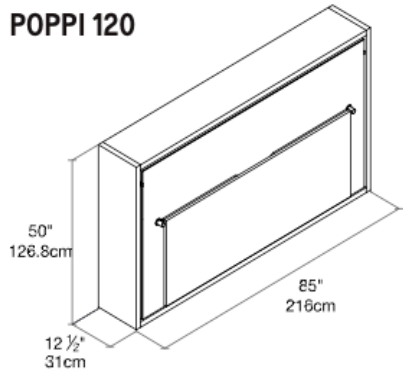

Poppi Desk

Twin or Intermediate Horizontal Wall Bed with Lift-Up Table

Poppi Desk

SPECS

POPPI 90

POPPI 120

FINISHES

Components available in white melamine and a wide variety of VOC-free matte lacquers.
 Desk option available in lacquer and wood veneers.
 Four exclusive mattress options.
 Interior LED lighting. Flip-up Headboard available in a wide variety of fabrics.