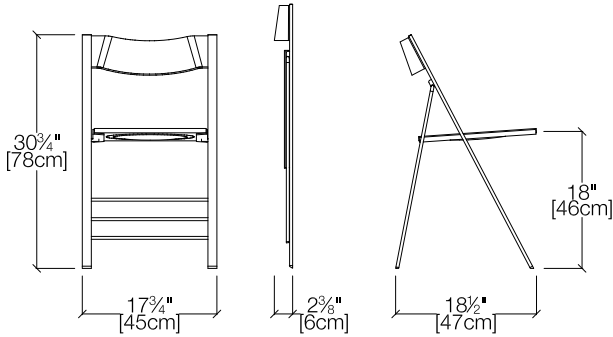

Pocket

SPECS

Chair