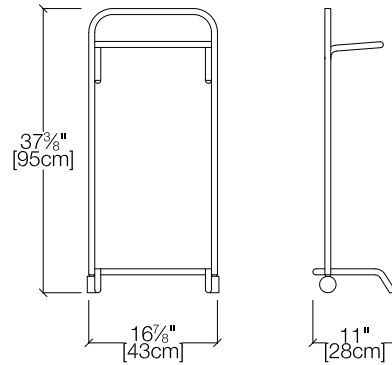

Trolley

Hook

FINISHES

Seat & Back

QuickShip US Finishes

Frame

Trolley holds 6 pocket chairs.
Hook holds 2 or 4 pocket chairs.