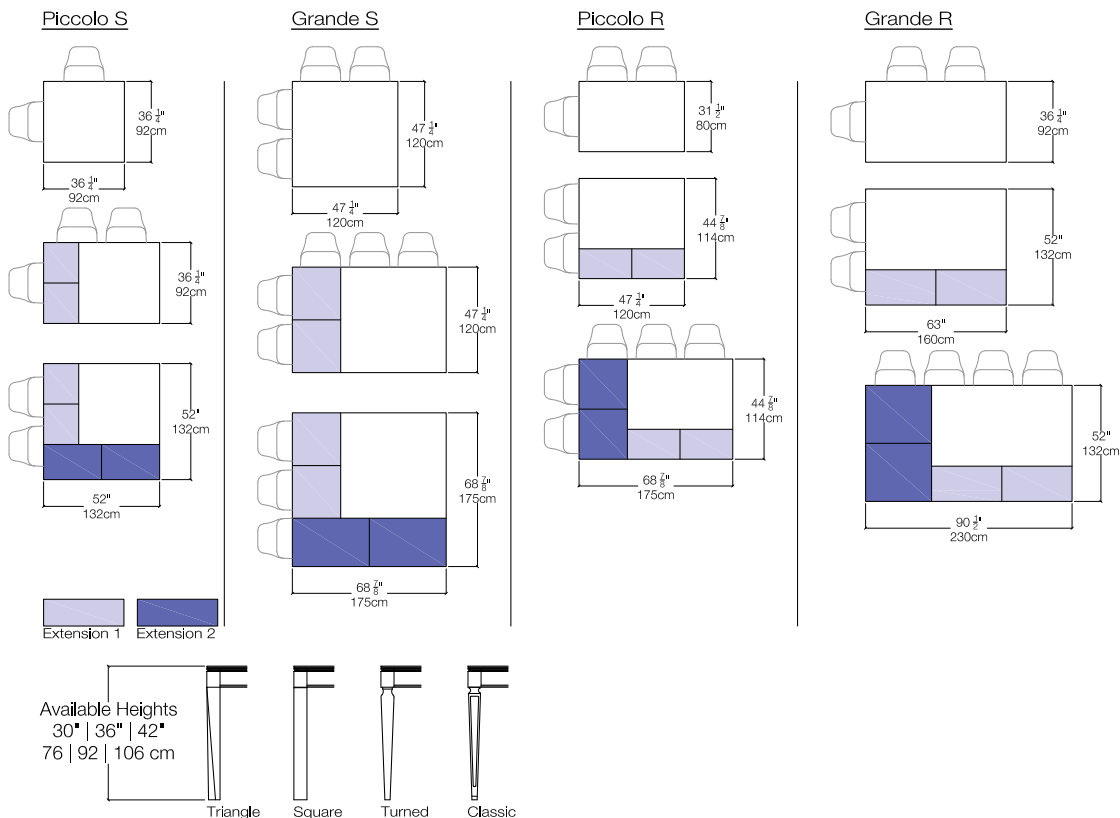

Plurimo

Dual-Direction Extendable Table

Plurimo

Toronto
Vancouver
San Francisco
Seattle
Calgary
Los Angeles
New York City

SPECS

FINISHES

Cement – top only. (not applicable to Grande R)
RAL color options also available.